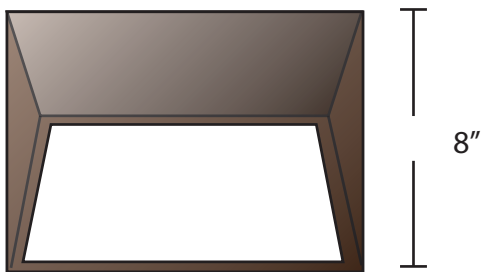

**EVERGREEN
LIGHTING**

**WALL FLUSH MOUNT
ANGDN-8W-12X8-AB-WF-WET-41K**

SPECIFICATION FEATURES		Date 04-21-21
Dimensions	8" H x 12" W x 4" D	
Lamps	8 watts of LED- 4100 K	
Material	Aluminum	
Finish	Architectural Bronze	
Lens	White Frosted Acrylic	
Label	WET Location	
Voltage	120 / 277	
Description	EXTERIOR Wall Fixture	

PROJECT:

SPECIFIER:

Front View

EVERGREEN LIGHTING WWW.EVERGREENLIGHTING.COM
1379 Ridgeway St. Pomona, CA 91768 PHONE: (909) 865-5599 FAX: (909) 865-5539

MADE IN USA ● Information appearing hereon is proprietary and confidential and may not be used without the permission of Evergreen Lighting.

MADE IN USA