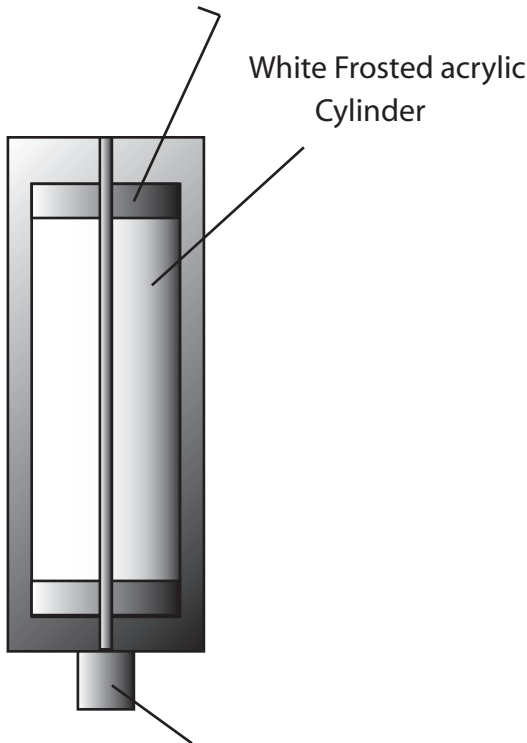

**EVERGREEN
LIGHTING**

**POST MOUNT
DCOFLB-PST-20L-9-WF-27"-27K**

SPECIFICATION FEATURES		Date 12-03-19
Dimensions	27" H x 8" x 8"	
Lamps	20 watts of LED- 2700K	
Material	Aluminum	
Finish	Standard Powdercoat TBD	
Lens	White Frosted acrylic	
Label	WET Location	
Voltage	120 / 277	
Description	Exterior Fixture	

PROJECT:

SPECIFIER:

1,600 delivered lumens

This fixture with Special Cardinal Lot #18420 T352-YL Semi Gloss Smooth Metallic Gold powdercoat finish.

Top View

LED's in the 6" diameter hood.
LED's Facing downward.

Drawings are not to scale.

Slip fitter for a 3" round pole.

EVERGREEN LIGHTING WWW.EVERGREENLIGHTING.COM
1379 Ridgeway St. Pomona, CA 91768 PHONE: (909) 865-5599 FAX: (909) 865-5539

MADE IN USA ● Information appearing hereon is proprietary and confidential and may not be used without the permission of Evergreen Lighting.