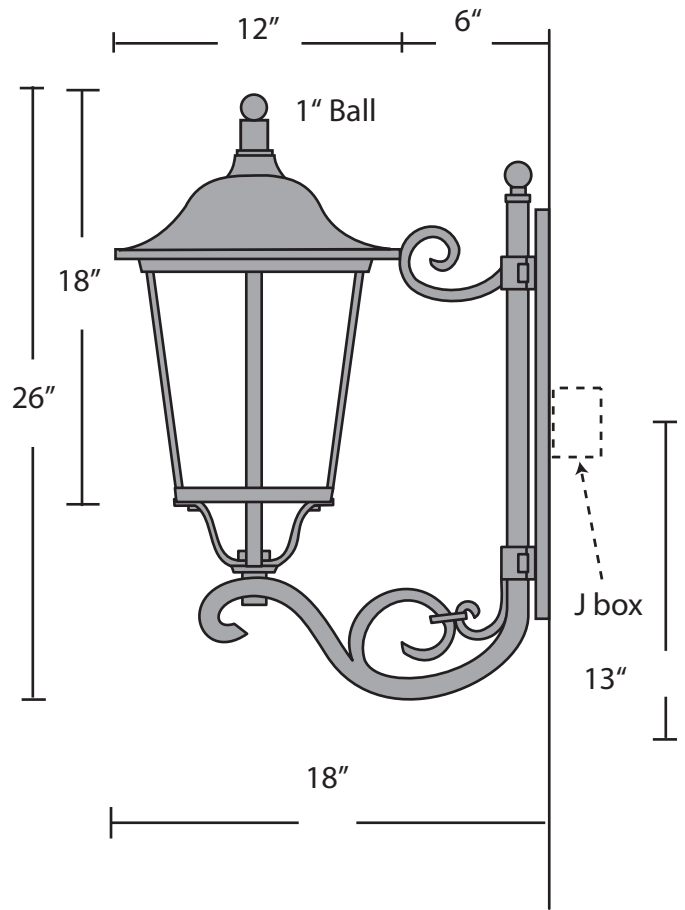

**EVERGREEN
LIGHTING**

Wall two scroll arm Mount
POM2211C-40W-TBR-WF-30K

SPECIFICATION FEATURES		Date 01-23-20
Dimensions	26" H X 12 " W X 18" E	
Lamps	40 watts LED - 3000K	
Material	Aluminum	
Finish	Textured Bronze	
Lens	White Frosted Acrylic	
Label	WET Location	
Voltage	120 / 277	
Description	Wall - Arm mount Lantern	

3,240 lumens

Type:

Fixture Head -Top View

Back Plate

4 1/2" wide x 15" tall

MADE IN USA

EVERGREEN LIGHTING WWW.EVERGREENLIGHTING.COM
1379 Ridgeway St. Pomona, CA 91768 PHONE: (909) 865-5599 FAX: (909) 865-5539