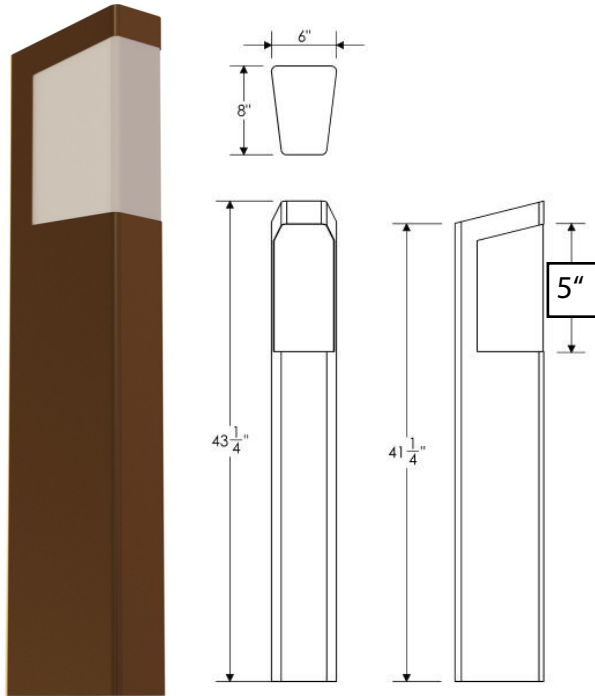

**EVERGREEN  
LIGHTING**

**ASHBURY BOLLARD SERIES**

Catalog #		Type
Project		LED BOLLARD
Comments		
Prepared By		Date

DIMENSIONS: 43 1/4"H X 6"W

**SPECIFICATIONS**

**Material**

All parts are Durable .063 Construction with Lazer cutout and supports fabricated for maximum strength.

**Lens**

Standard White Frosted Premium Acrylic or Clear Frosted Premium Acrylic

**LED**

Alta #AL -R-1W Series mounted onto an Aluminum MPCB Round Puck Board configured to the proper wattage.

**Driver**

0-10V Dimming Driver for 120/277 volt, Constant Current, Metal Case, 5 year warranty

**Label**

ETL Listed for US and Canada for Wet Location

ASH-B-43"-12W-TBR-WF-30K,

Ashbury bollard

LED Bollard Series, 12 watts of LED,  
3000K chip color,  
power supply for 120/277 volt,  
Aluminum construction with Textured Bronze powdercoat finish, white frosted acrylic lens,  
inside baseplate,  
43 1/4"H X 6"W X 8"D size,  
wet location,