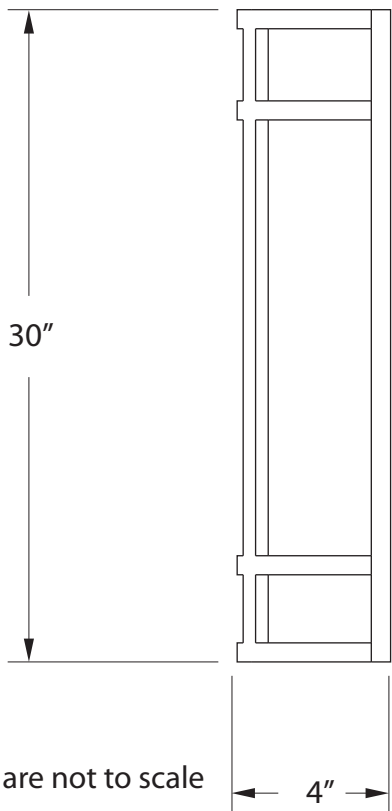

**EVERGREEN  
LIGHTING**

**RENO INTERIOR  
RE-30L-AB-HO-CSM-TBL-30"-DIM**

SPECIFICATION FEATURES		Date 04-27-20
Dimensions	30" H x 5" W x 4" D	
Lamps	30 watts of LED- 3000 K	
Material		
Finish	Architectural Bronze	
Lens	Honey Onyx Acrylic	
Label	Damp Location	
Weight	16 lbs	
Type		
Description	Reno Series 120/277 volt	

PROJECT:

SPECIFIER:

Damp location with Top and bottom Lenses

Fixture can be mounted vertical or horizontal

With 0- to 10 volt dimming

SIDE VIEW

Drawings are not to scale

Verticals and horizontals are 1/2" Square solid aluminum bar