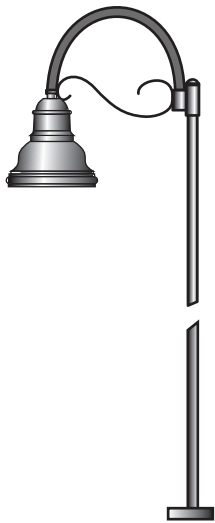

**EVERGREEN  
LIGHTING**

**POST MOUNT LANTERN**  
LHW-PT-50L-TBR-CP-DIM-12AB4-RD-30K

SPECIFICATION FEATURES		Date
		09-01-20
Dimensions	22" H X 21" Dia.	
Lamps	50 Watts LED - 3000 K	
Material	Aluminum	
Finish	Textured Bronze powdercoat	
Lens	Clear Polycarbonate	
Label	Wet Location	
Voltage	120 / 277	
Description	Post Mount Lantern	

PROJECT:

SPECIFIER:

4,373 fixture lumens type 4 distribution  
With 0 to 10 volt dimming

12 foot tall pole x 4" round  
Aluminum with anchor base  
and bolts included

EVERGREEN LIGHTING WWW.EVERGREENLIGHTING.COM  
1379 Ridgway St. Pomona, CA 91768 PHONE: (909) 865-5599 FAX: (909) 865-5539