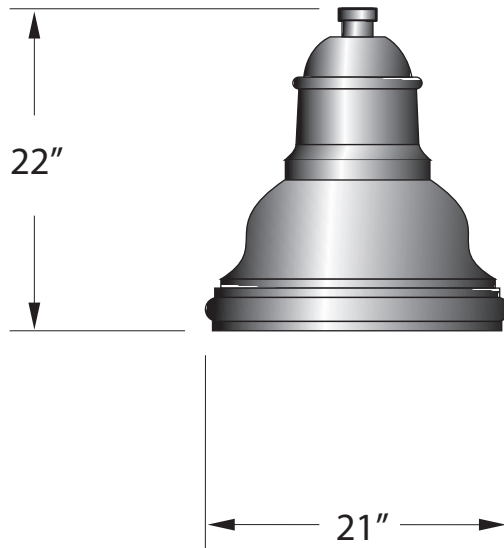

**EVERGREEN  
LIGHTING**

**POST MOUNT LANTERN**  
LHW-PT-50L-TBR-CP-DIM-12AB4-RD-30K

SPECIFICATION FEATURES		Date
		09-01-20
Dimensions	22" H X 21" Dia.	
Lamps	50 Watts LED - 3000 K	
Material	Aluminum	
Finish	Textured Bronze powdercoat	
Lens	Clear Polycarbonate	
Label	Wet Location	
Voltage	120 / 277	
Description	Post Mount Lantern	

PROJECT:

SPECIFIER:

4,373 fixture lumens type 4 distribution  
With 0 to 10 volt dimming

12 foot tall pole x 4" round  
Aluminum with anchor base  
and bolts included

EVERGREEN LIGHTING WWW.EVERGREENLIGHTING.COM  
1379 Ridgway St. Pomona, CA 91768 PHONE: (909) 865-5599 FAX: (909) 865-5539