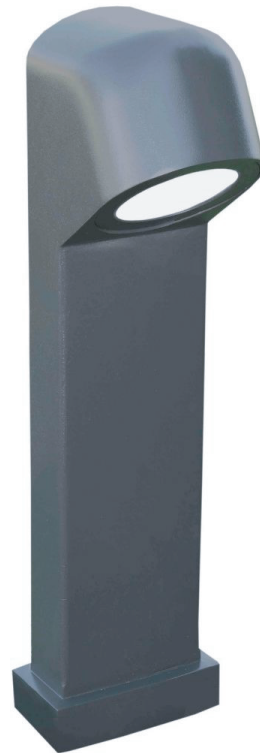

**EVERGREEN
LIGHTING**

Aurora Bollard
AUR-30-L20-2-L-1-TBR-35K

SPECIFICATION FEATURES		Date 06-19-20
Dimensions	40" High x 9" wide	
Lamps	20 watt of LED - 3500K	
Material	Aluminum	
Finish	Textured Bronze	
Lens	Clear Frosted Acrylic	
Label	WET Location	
Voltage	120 / 277	
Description	Bollard Exterior	

PROJECT:

SPECIFIER:

Base Plate: 9 1/2" x 7"

Drawings are not to scale.

EVERGREEN LIGHTING WWW.EVERGREENLIGHTING.COM
1379 Ridgeway St. Pomona, CA 91768 PHONE: (909) 865-5599 FAX: (909) 865-5539

MADE IN USA ● Information appearing hereon is proprietary and confidential and may not be used without the permission of Evergreen Lighting.