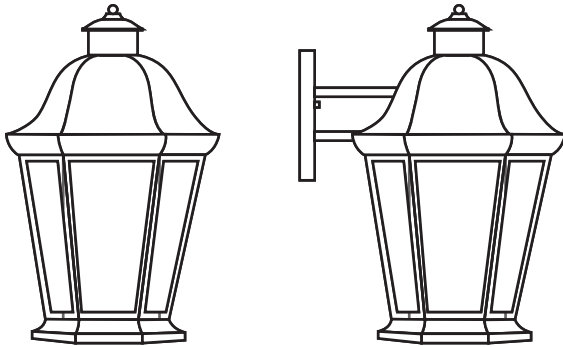

**EVERGREEN  
LIGHTING**

**WALL ARM MOUNT  
COZ2220LS-TBK-A-30K-18.5"**

SPECIFICATION FEATURES		Date 11-09-21
Dimensions	18 1/2" H x 10" W x 10 1/2" D	
Lamps	20 Watts LED - 3000K	
Material	Paintlok	
Finish	Textured Black Powdercoat	
Lens	White Acrylic	
Label	Wet Location	
Voltage	120 / 277	
Description	LED Exterior	

PROJECT:

SPECIFIER:

1.620 fixture lumens

Cut-off fixture  
LED's in the hood area facing downward

Concept drawings are not to scale

EVERGREEN LIGHTING WWW.EVERGREENLIGHTING.COM  
1379 Ridgeway St. Pomona, CA 91768 PHONE: (909) 865-5599 FAX: (909) 865-5539