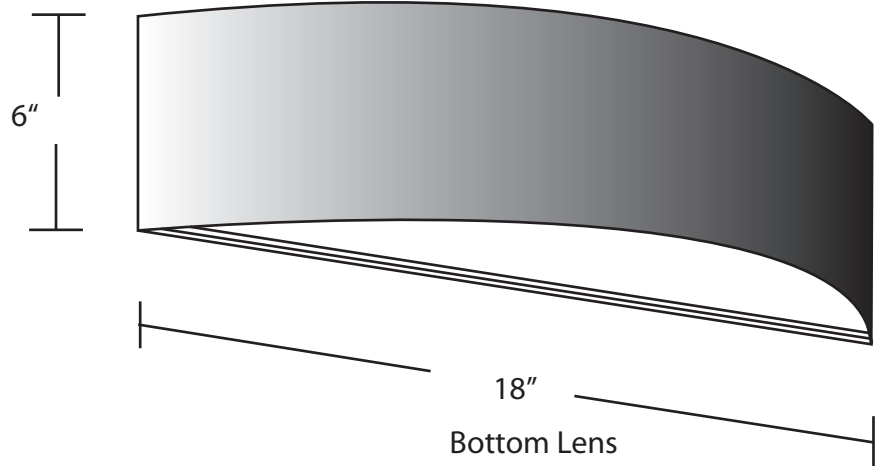

**EVERGREEN
LIGHTING**

**WALL FLUSH MOUNT
HS-W-18X6-UD-30W-TR-WF-30K**

SPECIFICATION FEATURES		Date 04-29-21
Dimensions	6" H x 18" W x 4" D	
Lamps	30 watts of LED- 3000 K	
Material	Aluminum	
Finish	TR= Textured Rust	
Lens	White Frosted Acrylic	
Label	Wet Location	
Voltage	120 / 277	
Description	EXTERIOR Wall Fixture	

PROJECT:

SPECIFIER:

1,300 fixture Lumens up
1,300 fixture lumens down

Front Angled View

Top Lens

Angled View

Concept drawing is not to scale.

EVERGREEN LIGHTING WWW.EVERGREENLIGHTING.COM
1379 Ridgeway St. Pomona, CA 91768 PHONE: (909) 865-5599 FAX: (909) 865-5539