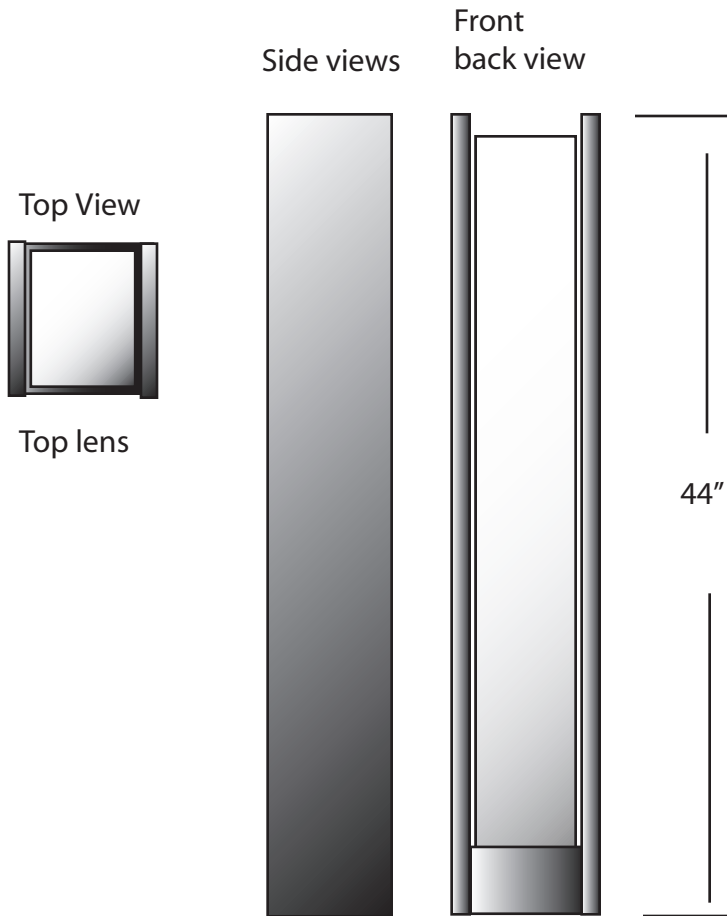

**EVERGREEN
LIGHTING**

Special Bollard

SYL-B-MD-44-12W-TBR-WF-DIM-41K

SPECIFICATION FEATURES		08-26-21
Dimensions	44" High x 6" x 6"	
Lamps	12 watts LED- 4100K	
Material	Aluminum	
Finish	Textured Bronze	
Lens	White Frosted Acrylic	
Label	WET Location	
Voltage	120/277	
Description	Bollard	

PROJECT:

SPECIFIER:

With 0 to 10 volt dimming

Interior anchor base and bolts included

EVERGREEN LIGHTING WWW.EVERGREENLIGHTING.COM
1379 Ridgeway St. Pomona, CA 91768 PHONE: (909) 865-5599 FAX: (909) 865-5539

MADE IN USA ● Information appearing hereon is proprietary and confidential and may not be used without the permission of Evergreen Lighting.

MADE IN USA