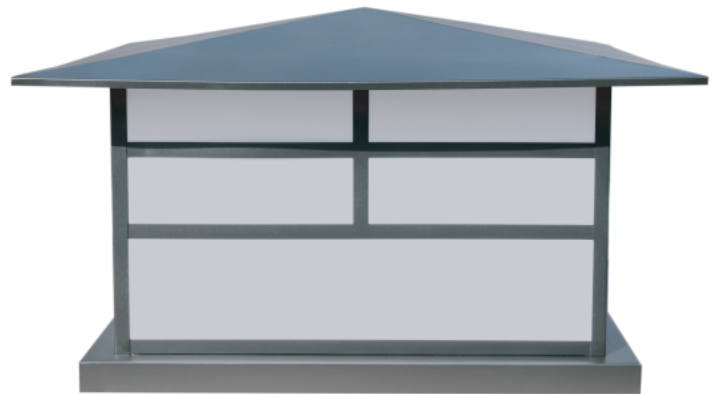

## COLUMN TOP

30-CLM-42X42-48LED-TGBK-WF-30K

REV: 1

### SPECIFICATION FEATURES

Date  
11-23-20

PROJECT:

SPECIFIER:

48 watts of LED- 3000K - 3,900 fixture lumens

Dimensions	42" x 42" Hood - 24" high
Lamps	48 watts of LED- 3000 K
Material	Aluminum
Finish	Textured Semi- Gloss Balck
Lens	White Frosted acrylic
Label	Wet Location
Voltage	120 / 277
Description	Column fixture
Type	

Top View

4 sided fixture

Existing Flat Base column

Concept drawing is not to scale.

EVERGREEN LIGHTING WWW.EVERGREENLIGHTING.COM  
1379 Ridgeway St. Pomona, CA 91768 PHONE: (909) 865-5599 FAX: (909) 865-5539