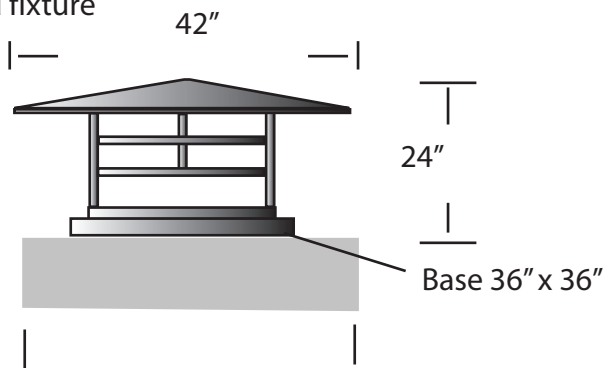

### SPECIFICATION FEATURES

Date  
11-23-20

PROJECT:

SPECIFIER:

48 watts of LED- 3000K - 3,900 fixture lumens

Dimensions	42" x 42" Hood - 24" high
Lamps	48 watts of LED- 3000 K
Material	Aluminum
Finish	Textured Semi- Gloss Balck
Lens	White Frosted acrylic
Label	Wet Location
Voltage	120 / 277
Description	Column fixture
Type	

Top View

4 sided fixture

Existing Flat Base column

Concept drawing is not to scale.

EVERGREEN LIGHTING WWW.EVERGREENLIGHTING.COM  
1379 Ridgeway St. Pomona, CA 91768 PHONE: (909) 865-5599 FAX: (909) 865-5539