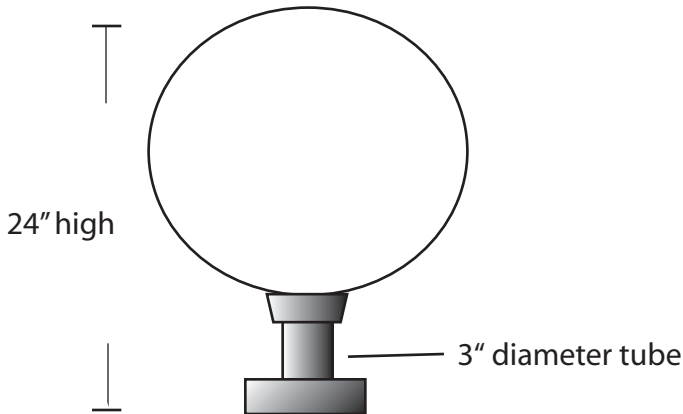

**EVERGREEN
LIGHTING**

Globe Short Bollard

GLB-18"-BOL-16W-ORB-A-DIM-41K

SPECIFICATION FEATURES

Date
04-08-21

PROJECT:

SPECIFIER:

Dimensions	18" diameter x 30" H
Lamps	16 watts LED- 4100K
Material	Paintlok / Aluminum
Finish	Oil Rubbed Bronze
Lens	White Acrylic Globe
Label	WET Location
Voltage	120 / 277
Description	Exterior Piermount Fixture

1,392 fixture lumens
with 0 to 10 volt dimming

Top View

18" diameter Globe

Anchor base kit and bolts included

Drawings are not to scale.

EVERGREEN LIGHTING WWW.EVERGREENLIGHTING.COM
1379 Ridgeway St. Pomona, CA 91768 PHONE: (909) 865-5599 FAX: (909) 865-5539