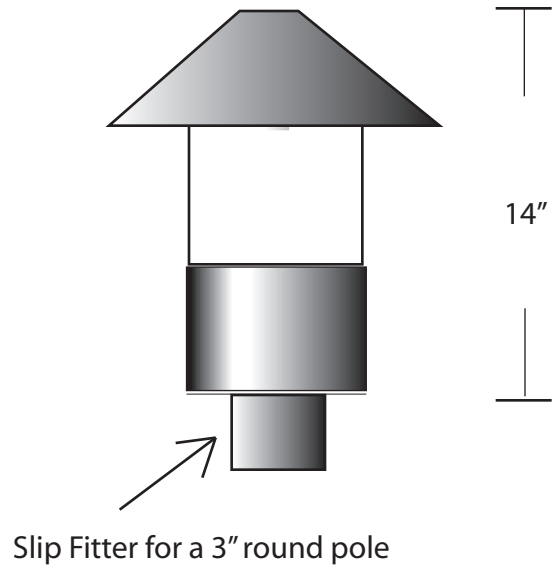

**EVERGREEN
LIGHTING**

HOOD BOLLARD HEAD ONLY
BOLHEAD-CS-20LED-TW-CFA-35K

SPECIFICATION FEATURES		Date 06-07-21
Dimensions	14" H x 11 1/2" Dia. Shroud	
Lamps	20 watts of LED- 3500K	
Material	Aluminum	
Finish	TW= Textured White	
Lens	Clear Frosted Acrylic	
Label	Wet Location	
Voltage	120 / 277	
Description	Hood Bollard HEAD ONLY	

PROJECT:

SPECIFIER:

MADE IN USA

EVERGREEN LIGHTING WWW.EVERGREENLIGHTING.COM
1379 Ridgeway St. Pomona, CA 91768 PHONE: (909) 865-5599 FAX: (909) 865-5539

MADE IN USA ● Information appearing hereon is proprietary and confidential and may not be used without the permission of Evergreen Lighting.