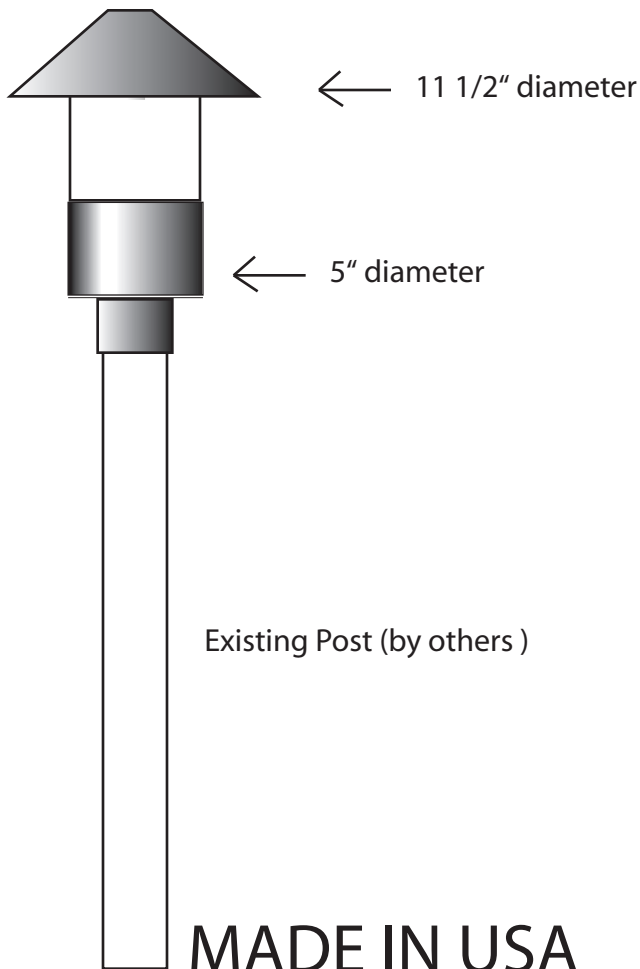

**EVERGREEN
LIGHTING**

HOOD BOLLARD HEAD ONLY
BOLHEAD-CS-20LED-TW-CFA-35K

SPECIFICATION FEATURES		Date 06-07-21
Dimensions	14" H x 11 1/2" Dia. Shroud	
Lamps	20 watts of LED- 3500K	
Material	Aluminum	
Finish	TW= Textured White	
Lens	Clear Frosted Acrylic	
Label	Wet Location	
Voltage	120 / 277	
Description	Hood Bollard HEAD ONLY	

PROJECT:

SPECIFIER:

MADE IN USA

EVERGREEN LIGHTING WWW.EVERGREENLIGHTING.COM
1379 Ridgeway St. Pomona, CA 91768 PHONE: (909) 865-5599 FAX: (909) 865-5539

MADE IN USA ● Information appearing hereon is proprietary and confidential and may not be used without the permission of Evergreen Lighting.