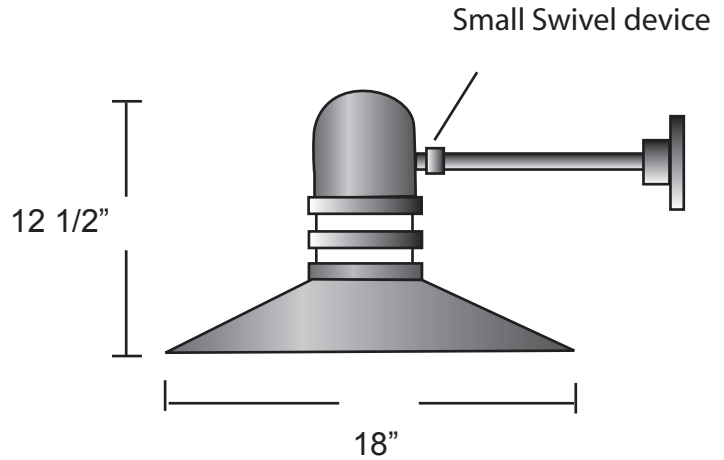

**EVERGREEN
LIGHTING**

ARM MOUNT

LS18-MN-E22-SMSWL-A-25W-35K

SPECIFICATION FEATURES		Date 02-05-20
Dimensions	12 1/2" H x 18" W x 25" E	
Lamps	25 watts of LED - 3500 K	
Material	Paintlok	
Finish	Metallic Nickel	
Lens	White acrylic	
Label	WET Location	
Voltage	120 / 277	
Description	ARM Mount Exterior	

PROJECT:

SPECIFIER:

Concept drawings are not to scale.

EVERGREEN LIGHTING WWW.EVERGREENLIGHTING.COM
1379 Ridgeway St. Pomona, CA 91768 PHONE: (909) 865-5599 FAX: (909) 865-5539

MADE IN USA ● Information appearing hereon is proprietary and confidential and may not be used without the permission of Evergreen Lighting.

MADE IN USA