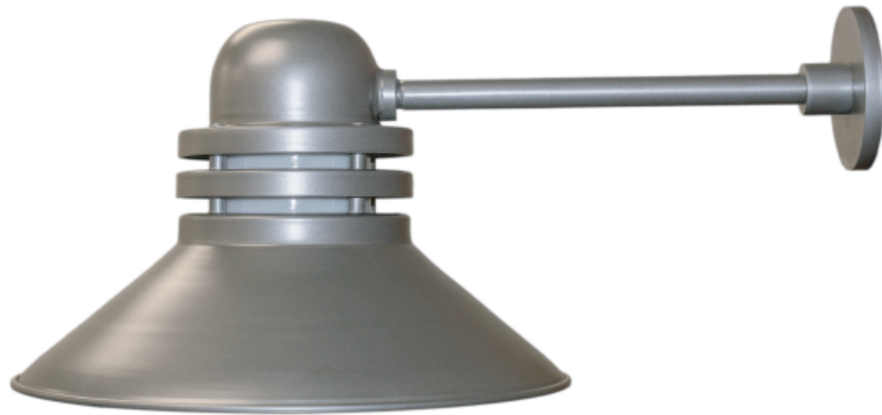

**EVERGREEN
LIGHTING**

ARM MOUNT

LS18-MN-E22-SMSWL-A-25W-35K

SPECIFICATION FEATURES		Date 02-05-20
Dimensions	12 1/2" H x 18" W x 25" E	
Lamps	25 watts of LED - 3500 K	
Material	Paintlok	
Finish	Metallic Nickel	
Lens	White acrylic	
Label	WET Location	
Voltage	120 / 277	
Description	ARM Mount Exterior	

PROJECT:

SPECIFIER:

Concept drawings are not to scale.

EVERGREEN LIGHTING WWW.EVERGREENLIGHTING.COM
1379 Ridgeway St. Pomona, CA 91768 PHONE: (909) 865-5599 FAX: (909) 865-5539

MADE IN USA ● Information appearing hereon is proprietary and confidential and may not be used without the permission of Evergreen Lighting.

MADE IN USA