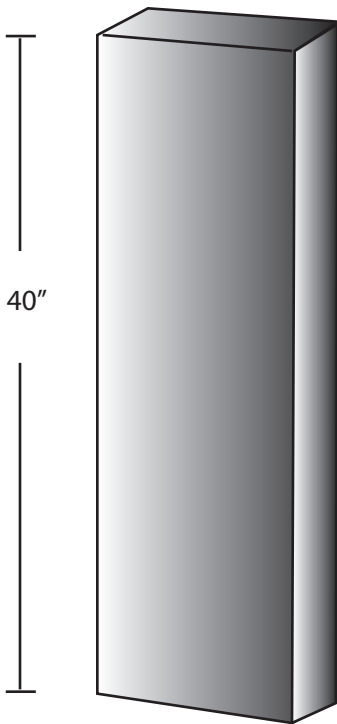

**EVERGREEN
LIGHTING**

Bollard

BOLEXT-40"-10L-TBR-GR-30K

SPECIFICATION FEATURES		Date 02-11-21
Dimensions	40" x 12" x 3"	
Lamps	10 watts of LED - 3000 Kelvin	
Material	Aluminum	
Finish	Textured Bronze	
Lens	Green Acrylic	
Label	WET Location	
Voltage	120 / 277	
Description	Exit Sign bollard fixture	

PROJECT:

SPECIFIER:

900 source lumens

Laser cut out for letters are 6" Tall
on one side only

Back View

1/4 turns

Internal anchor bolt kit and bolts included

Concept drawings are not to scale.