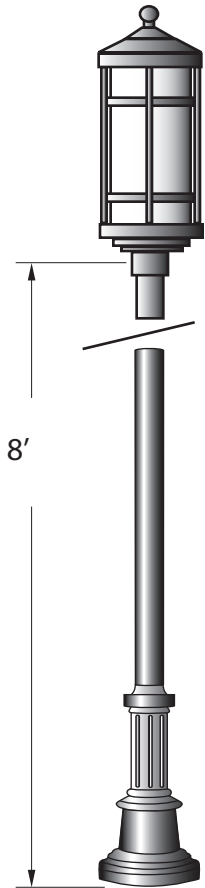

**EVERGREEN
LIGHTING**

DECORATIVE POST and FIXTURE COMBO

CYL-PST24X9-120W-MBK-WF-DIM-8AB3-X442-41K

SPECIFICATION FEATURES		Date
		09-21-21
Dimensions	28" H x 9" diameter	
Lamps	120 watts of LED - 4100 Kelvin	
Material	Aluminum	
Finish	MBK = Matte Black powdercoat	
Lens	White Frosted acrylic	
Label	Wet Location	
Voltage	120 / 277	
Description	Decorative Post	

PROJECT:

SPECIFIER:

Type 5 distribution

10,400 fixture lumens
with 0 to 10 volt dimming

8'

Flat Bar horizontals (2)
Round bar verticals (4)

28" high

3" slip fitter