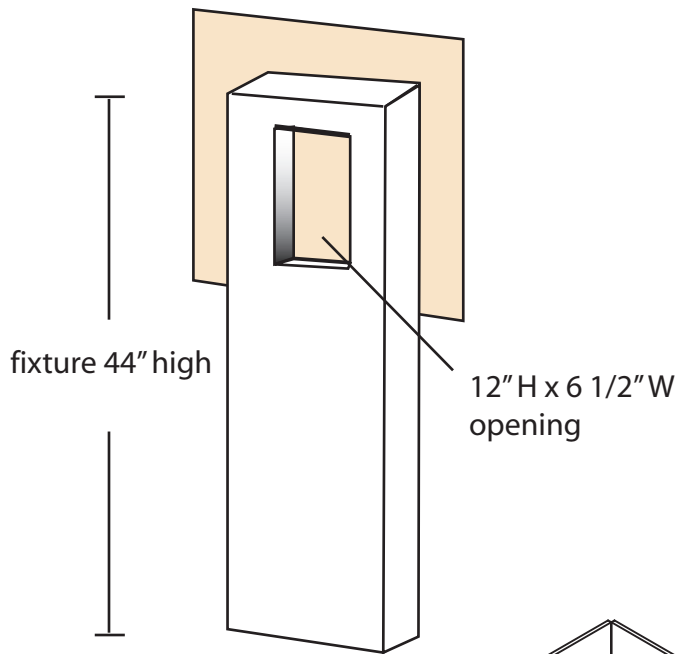

**EVERGREEN
LIGHTING**

Bollard

BOL-2PLR-20W-MG-CFA-44X10-30K

SPECIFICATION FEATURES		Date 10-15-21
Dimensions	44" x 10 1/2" x 5 1/2"	
Lamps	20 watts of LED - 3000 Kelvin	
Material	Aluminum	
Finish	Textured Metallic Grey	
Lens	Clear Frosted Acrylic	
Label	WET Location	
Voltage	120 / 277	
Description	Down light bollard fixture	

1,850 lumens

Type S2

LED's in the head
Facing downward

Internal anchor bolt kit and bolts included

Concept drawings are not to scale.

EVERGREEN LIGHTING WWW.EVERGREENLIGHTING.COM
1379 Ridgeway St. Pomona, CA 91768 PHONE: (909) 865-5599 FAX: (909) 865-5539