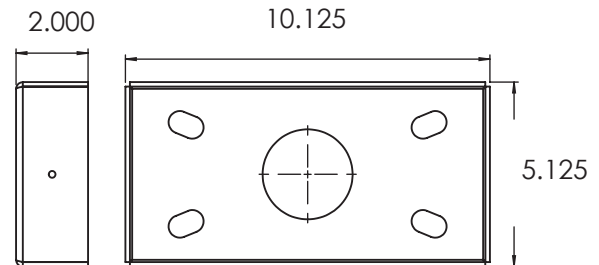

**EVERGREEN
LIGHTING**

Bollard

BOL-2PLR-20W-MG-CFA-44X10-30K

SPECIFICATION FEATURES		Date 10-15-21
Dimensions	44" x 10 1/2" x 5 1/2"	
Lamps	20 watts of LED - 3000 Kelvin	
Material	Aluminum	
Finish	Textured Metallic Grey	
Lens	Clear Frosted Acrylic	
Label	WET Location	
Voltage	120 / 277	
Description	Down light bollard fixture	

1,850 lumens

Type S2

LED's in the head
Facing downward

Internal anchor bolt kit and bolts included

Concept drawings are not to scale.

EVERGREEN LIGHTING WWW.EVERGREENLIGHTING.COM
1379 Ridgeway St. Pomona, CA 91768 PHONE: (909) 865-5599 FAX: (909) 865-5539