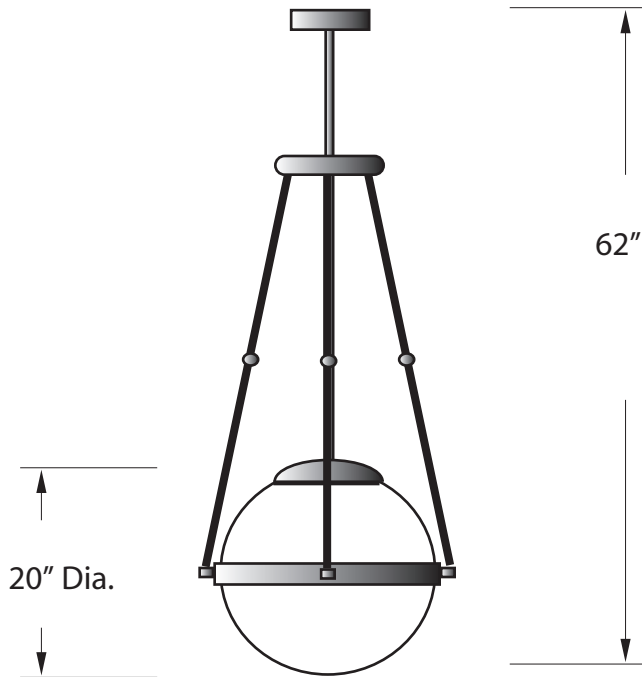

**EVERGREEN
LIGHTING**

GLOBE PENDANT

GLB-PFCY-20-40LED-TVP-A-ELVDIM-62"OA-30K

SPECIFICATION FEATURES		Date 10-19-21
Dimensions	See drawing	
Lamps	40 watts LED 3000K	
Material	Aluminum	
Finish	TVP	
Lens	White Acrylic	
Label	Wet Location	
Voltage	120	
Description	Globe Pendant	

PROJECT:

SPECIFIER:

Textured Verde Patina powdercoat

3,240 fixture lumens with 120 volt line voltage dimming

Concept drawings are not to scale.

MADE IN USA

EVERGREEN LIGHTING WWW.EVERGREENLIGHTING.COM
1379 Ridgeway St. Pomona, CA 91768 PHONE: (909) 865-5599 FAX: (909) 865-5539