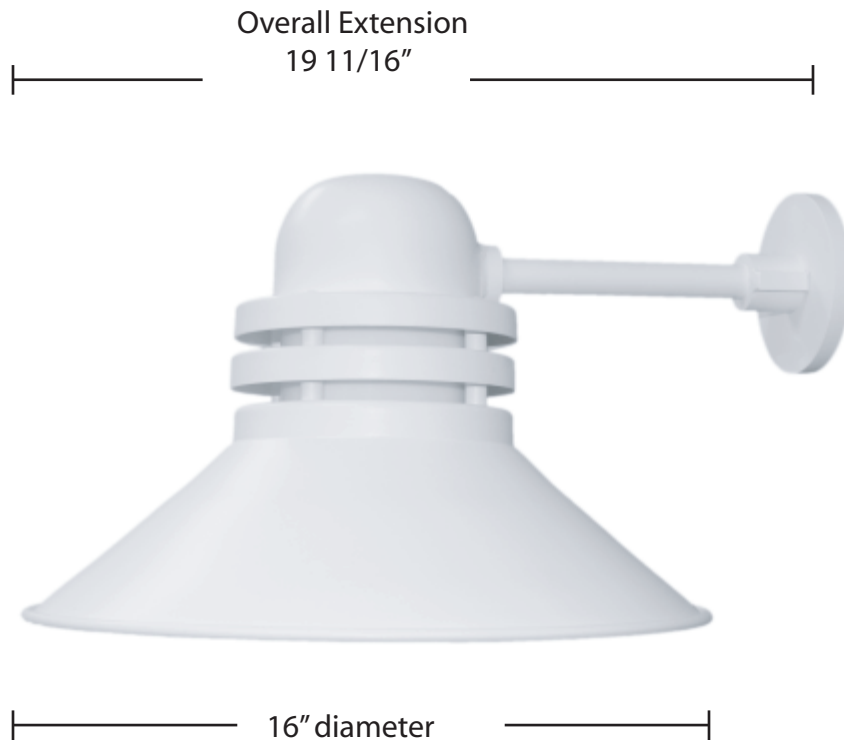

**EVERGREEN  
LIGHTING**

**WALL ARM MOUNT**  
**LS16-MW-E31CSM-12LED-30K**

**SPECIFICATION FEATURES**

Date  
02-04-22

PROJECT:

SPECIFIER:

Dimensions	16" dia. x 19 11/16" Ext
Lamps	12 watts LED - 3000K
Material	Aluminum
Finish	Matte White powdercoat
Lens	White acrylic
Label	Wet Location
Voltage	120 / 277
Description	RLM ARM Mount type Y

E31CSM = "Short" E31 Arm mount

970 lumens

Matte White powdercoat finish, Tiger 049/11350

EVERGREEN LIGHTING WWW.EVERGREENLIGHTING.COM  
1379 Ridgeway St. Pomona, CA 91768 PHONE: (909) 865-5599 FAX: (909) 865-5539