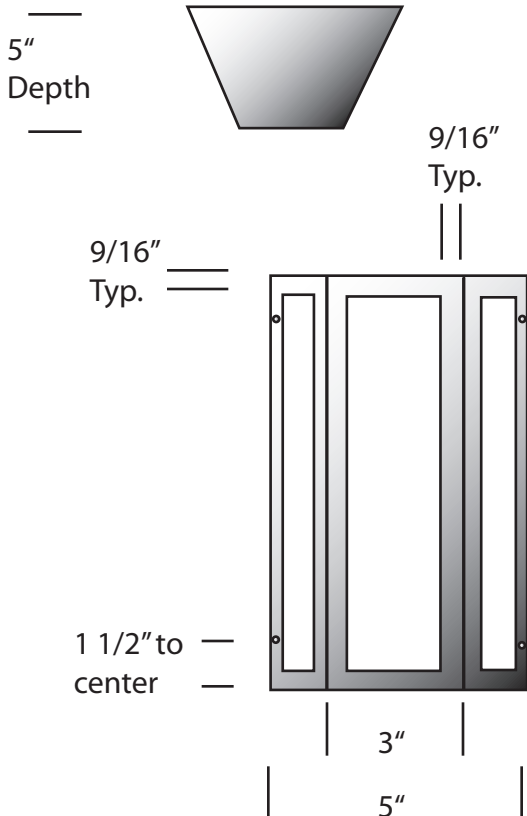

## WALL FLUSH MOUNT

CO-WMD-10X5-12W-9-A-WET-30K

SPECIFICATION FEATURES		Date 12-07-21
Dimensions	10" H x 5" W x 5" D	
Lamps	12 Watts LED - 3000K	
Material	Paintlok	
Finish	Matte Black powdercoat	
Lens	White Acrylic	
Label	Wet Location	
Voltage	120 / 277	
Description	LED wall	

PROJECT:

SPECIFIER:

Solid top and bottom Lens

Top view

- (4) Screw holes centered

Concept drawings are not to scale

EVERGREEN LIGHTING WWW.EVERGREENLIGHTING.COM  
1379 Ridgeway St. Pomona, CA 91768 PHONE: (909) 865-5599 FAX: (909) 865-5539