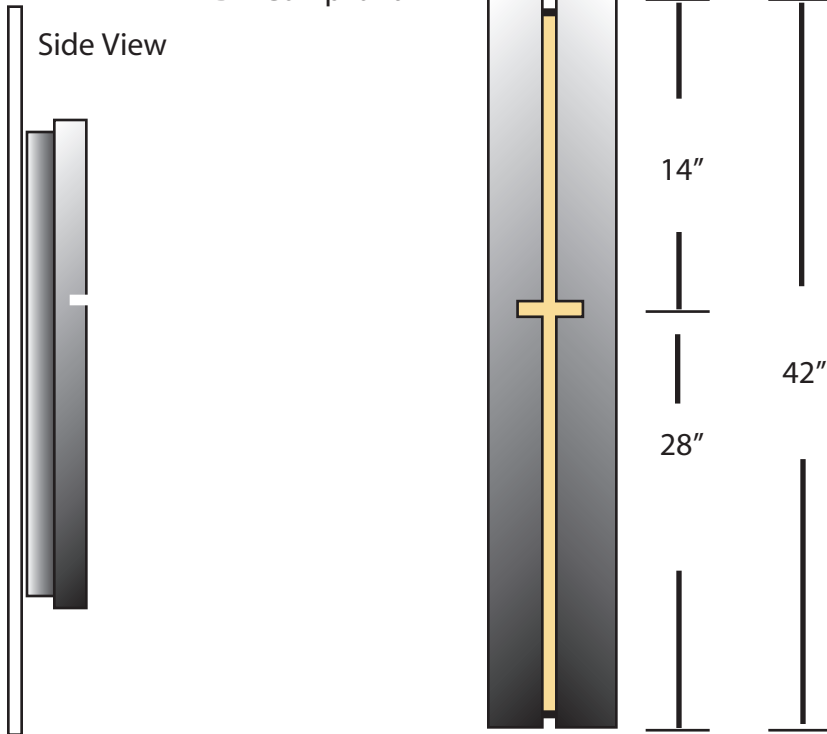

**EVERGREEN
LIGHTING**

**WALL FLUSH MOUNT
SEAM-W-42"-25W-AB-HS-27K**

SPECIFICATION FEATURES		Date 08-14-17
Dimensions	42" H x 4" W x 3 7/8" D	
Lamps	25 Watts Alta LED - 2700K	
Material	Aluminum	
Finish	Architectural Bronze	
Lens	Natural Horn Honey Swirl Acrylic	
Label	Damp Location	
Voltage	120 / 277	
Description	LED wall	

PROJECT:

SPECIFIER:

Solid top and bottom

ADA Compliant

Side View

Front lighting only from a 1/2" seam

Drawings are not to scale

EVERGREEN LIGHTING WWW.EVERGREENLIGHTING.COM
1379 Ridgeway St. Pomona, CA 91768 PHONE: (909) 865-5599 FAX: (909) 865-5539