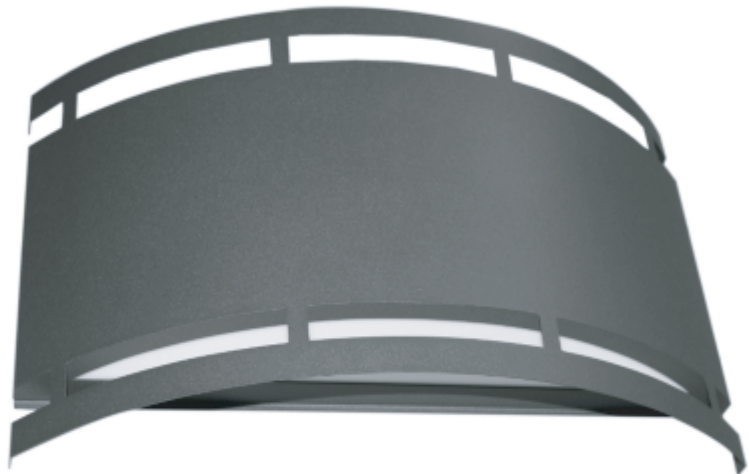

**EVERGREEN
LIGHTING**

WALL FLUSH MOUNT
SU-W-15-12W-TR-WF-LVDIM-120V-30K

SPECIFICATION FEATURES		Date 12-20-19
Dimensions	9" H x 15" W x 4" D	
Lamps	12 watts LED- 3000K	
Material	Paintlok	
Finish	Textured Rust powdercoat	
Lens	White Frosted acrylic	
Label	Damp Location	
Voltage	120	
Description	Wall	

PROJECT:

SPECIFIER:

Top and bottom lens
With Line 120 volt phase dimming

Top and bottom view, lamp not shown.

Drawings are not to scale

EVERGREEN LIGHTING WWW.EVERGREENLIGHTING.COM
1379 Ridgeway St. Pomona, CA 91768 PHONE: (909) 865-5599 FAX: (909) 865-5539