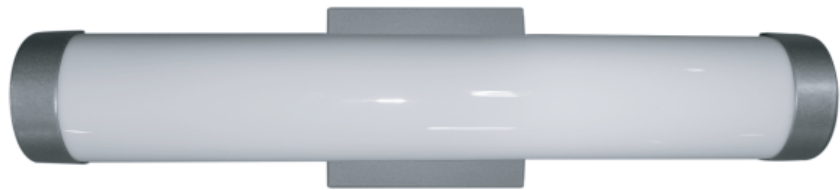

**EVERGREEN  
LIGHTING**

**WALL FLUSH MOUNT**  
**WLCYLBB-V-16W-MN-A-18"-DIM-30K**

SPECIFICATION FEATURES		Date 02-18-22
Dimensions	18" Long x 2 1/4" H x 4" D	
Lamps	16 Watts LED - 3000 K	
Material	Paintlok	
Finish	Metallic Nickel	
Lens	White Acrylic	
Label	Damp Location	
Voltage	120 / 277	
Description	LED wall	

PROJECT:

SPECIFIER:

1,296 fixture lumens with 0 to 10 volt dimming

ADA Compliant

Side View

Front View

Box: 5" x 5" x 1" Deep

Drawings are not to scale