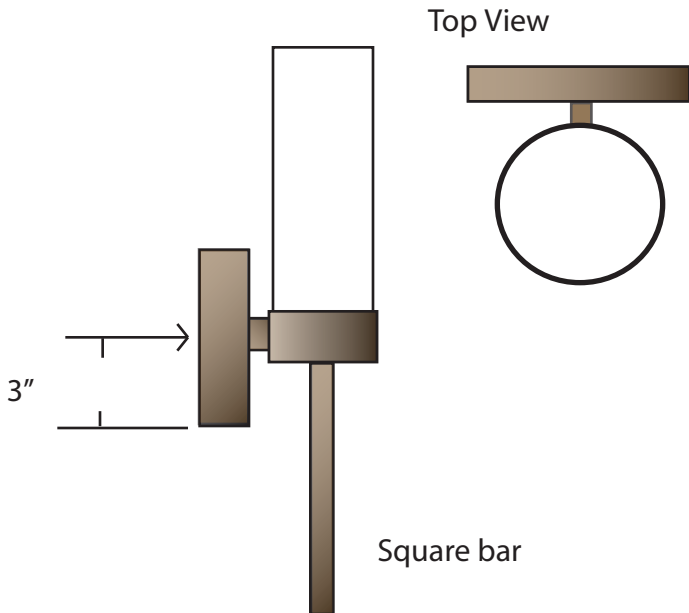

**EVERGREEN
LIGHTING**

WALL FLUSH MOUNT
CYL-SGLSQBR-W15-12W-9-A-30K

SPECIFICATION FEATURES		Date
		11-17-21
Dimensions	15" H x 6" W x 4" D	
Lamps	12 Watts of LED - 3000 K	
Material	Paintlok	
Finish	Metallic Nickel powdercoat	
Lens	White Acrylic	
Label	Damp Location	
Voltage	120 / 277	
Description	LED wall	

PROJECT:

SPECIFIER:

White smooth acrylic cylinder lens, top lens cap

970 fixture lumens

Wall / Back plate is 6" W x 6" H
Mounting hole is dead center

Drawings are not to scale

EVERGREEN LIGHTING WWW.EVERGREENLIGHTING.COM
1379 Ridgeway St. Pomona, CA 91768 PHONE: (909) 865-5599 FAX: (909) 865-5539