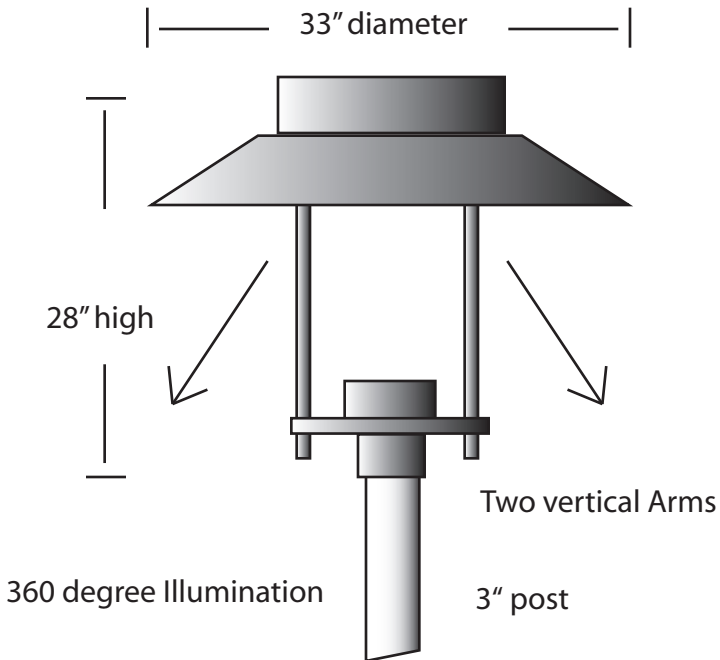

**EVERGREEN  
LIGHTING**

POST MOUNT DARK SKY fixture  
PST-DN-120LS-TBR-CFG-33X28-27K

SPECIFICATION FEATURES		Date 02-12-21
Dimensions	33" diameter x 28" high	
Lamps	120 watts of LED- 2700 K	
Material	Aluminum	
Finish	Textured Bronze powdercoat	
Lens	Clear Frosted glass	
Label	WET Location	
Voltage	120 / 277	
Description	Exterior Fixture	

PROJECT:

SPECIFIER:

LED's in the top facing downward

Drawings are not to scale.

EVERGREEN LIGHTING WWW.EVERGREENLIGHTING.COM  
1379 Ridgeway St. Pomona, CA 91768 PHONE: (909) 865-5599 FAX: (909) 865-5539

MADE IN USA ● Information appearing hereon is proprietary and confidential and may not be used without the permission of Evergreen Lighting.