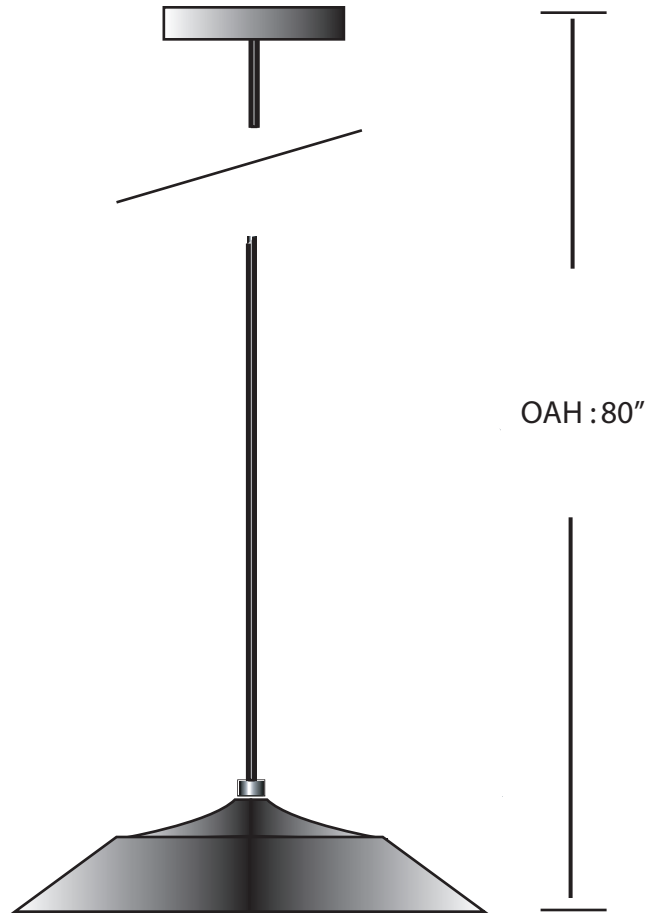

**EVERGREEN  
LIGHTING**

**PENDANT  
TSMOD27-PCRD-1MED-MBK-X**

	Date 10-11-21
--	------------------

PROJECT :

SPECIFIER:

Dimensions	27" diameter x OA 80"
Lamps	1 medium base socket
Material	Aluminum
Finish	Matte Black powdercoat
Lens	No lens
Label	Damp Location
Voltage	120
Description	
Type	

Finish: Interior is gloss white

Canopy: 8" diameter

Open bottom

concept drawing is not to scale.

EVERGREEN LIGHTING WWW.EVERGREENLIGHTING.COM  
1379 Ridgeway St. Pomona, CA 91768 PHONE: (909) 865-5599 F ● AX: (909) 865-5539