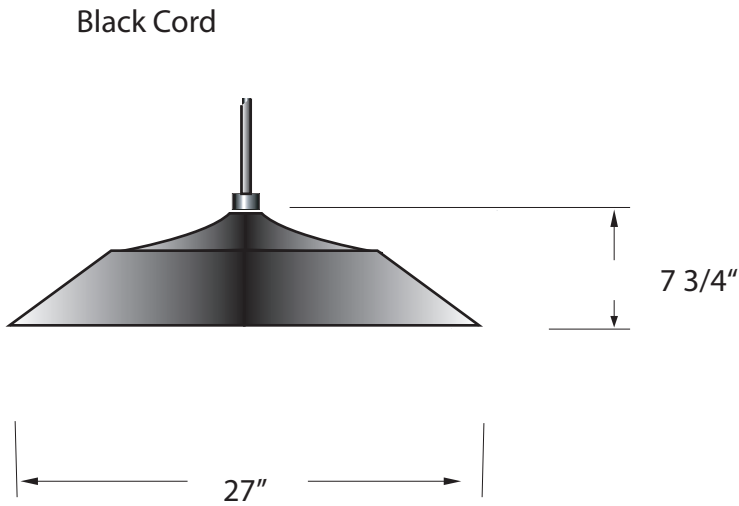

**EVERGREEN  
LIGHTING**

**PENDANT  
TSMOD27-PCRD-1MED-MBK-X**

	Date 10-11-21
--	------------------

PROJECT :

SPECIFIER:

Dimensions	27" diameter x OA 80"
Lamps	1 medium base socket
Material	Aluminum
Finish	Matte Black powdercoat
Lens	No lens
Label	Damp Location
Voltage	120
Description	
Type	

Finish: Interior is gloss white

Canopy: 8" diameter

Open bottom

concept drawing is not to scale.

EVERGREEN LIGHTING WWW.EVERGREENLIGHTING.COM  
1379 Ridgeway St. Pomona, CA 91768 PHONE: (909) 865-5599 F ● AX: (909) 865-5539