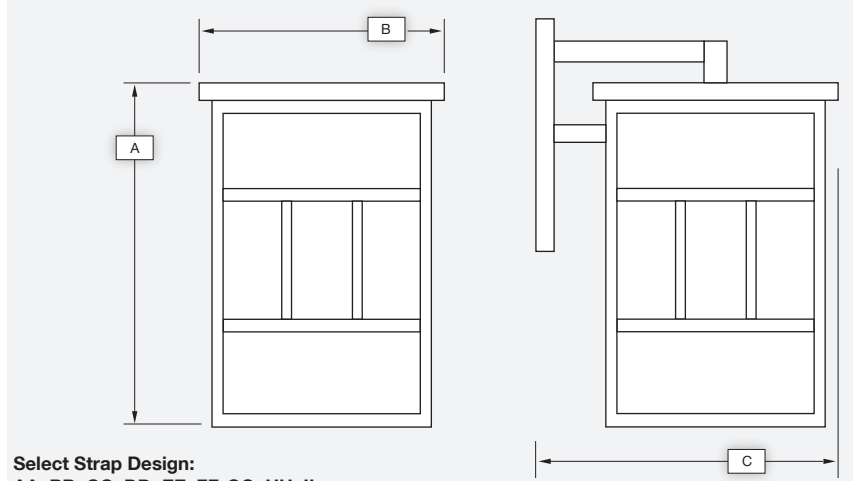

SERIES 20

Catalog #		Type
Project		
Description		Date

ARM MOUNT

Select Strap Design:
AA, BB, CC, DD, EE, FF, GG, HH, II

Standard Features

Material

Paintlok sheet; Standard Powdercoat Finish, White Acrylic Lens; .125 thickness, ETL Wet Location.

Installation

Mounting/wireway hole in center of backplate. Supplied with standard mounting hardware to mount to a 4" J-box or plaster ring.

Optics*

Contact Evergreen Lighting for complete photometrics.

LED Features

LED

Alta LED #AL-R-1W-30LED array to be mounted onto an Aluminum MPCB Board configured to the proper wattage. The LED arrays will be centered within the Lens area and mounted on a white aluminum reflective plate.