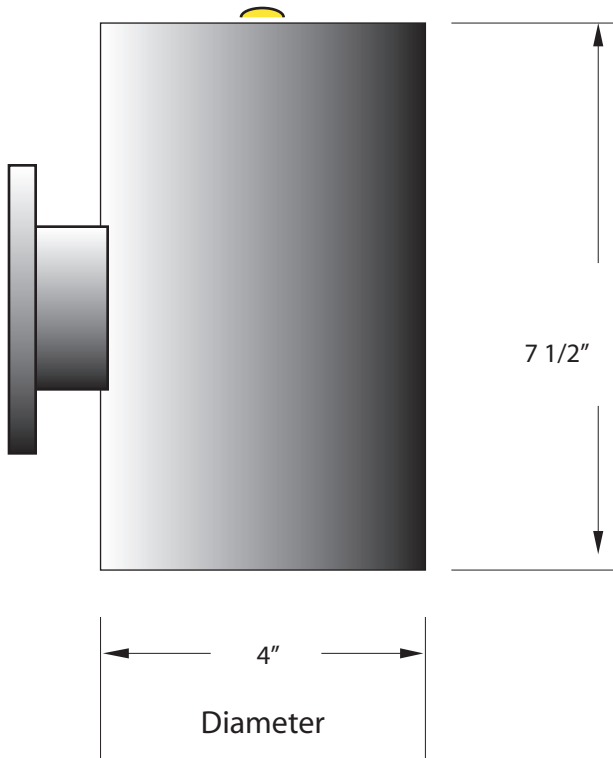

Dimensions 4" Dia X 7 1/2" H X 6 1/2" E

Lamps 10 watts of Alta LED- 2700K

Material Aluminum

Finish Standard Powdercoat TBD

Lens Clear Frosted Acrylic

Label WET Location

Voltage 120

Description Cylinder Arm Mount-Down Light Only

Type Patio

FRONT VIEW

With Photo electric cell 

Solid Top

Bottom Lens

Bottom lens is regressed upward 3/4",
no exterior screws showing.

Lumen output: 800 Lumens

Canopy: 4 1/2" x 4 1/2" x 3/8" light spread, 170 degrees