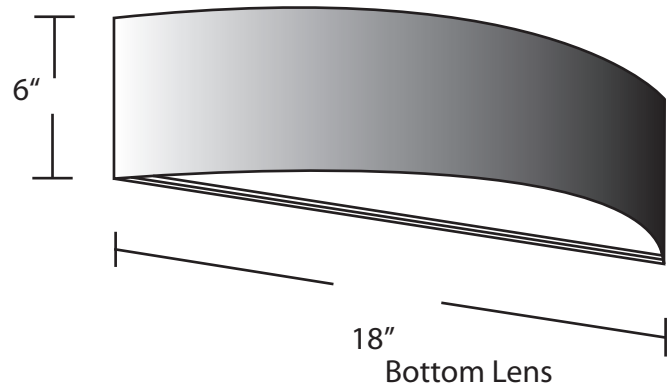

## WALL FLUSH MOUNT

HS-W-18X6-UD-30W-MBK-WF-41K

SPECIFICATION FEATURES		Date 04-29-21
Dimensions	6" H x 18" W x 4" D	
Lamps	30 watts of LED- 4100 K	
Material	Aluminum	
Finish	Matte Black powdercoat	
Lens	White Frosted Acrylic	
Label	Wet Location	
Voltage	120 / 277	
Description	EXTERIOR Wall Fixture	

PROJECT:

SPECIFIER:

1,300 fixture Lumens up  
1,300 fixture lumens down

Top Lens

Front Angled View

Top and Bottom view

Concept drawing is not to scale.

EVERGREEN LIGHTING WWW.EVERGREENLIGHTING.COM  
1379 Ridgeway St. Pomona, CA 91768 PHONE: (909) 865-5599 FAX: (909) 865-5539