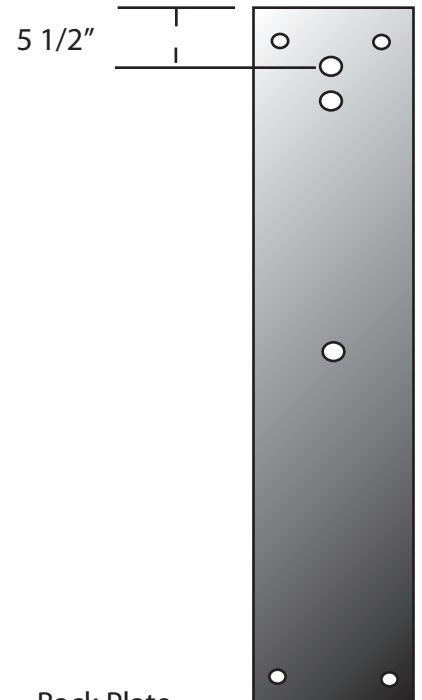

**EVERGREEN
LIGHTING**

WALL FLUSH MOUNT

BX-DN-PLT-31"-36W-TBK-CFA-WET-30K

SPECIFICATION FEATURES		Date 03-31-22
Dimensions	31" H x 7" W x 4" D	
Lamps	36 watts of LED- 3000 K	
Material	Aluminum	
Finish	Textured Black powdercoat	
Lens	Clear Frosted acrylic	
Label	Wet Location	
Voltage	120 / 277	
Description	Exterior Wall Fixture	

PROJECT:

SPECIFIER:

Down light Only

3,472 fixture lumens

Side view

Solid top / bottom lens

Front View

Back Plate
Wire way and mount holes
in the center