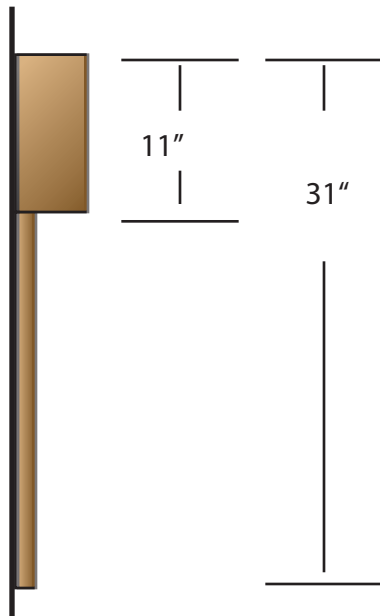

**EVERGREEN
LIGHTING**

WALL FLUSH MOUNT

BX-DN-PLT-31"-36W-TBK-CFA-WET-30K

SPECIFICATION FEATURES		Date 03-31-22
Dimensions	31" H x 7" W x 4" D	
Lamps	36 watts of LED- 3000 K	
Material	Aluminum	
Finish	Textured Black powdercoat	
Lens	Clear Frosted acrylic	
Label	Wet Location	
Voltage	120 / 277	
Description	Exterior Wall Fixture	

PROJECT:

SPECIFIER:

Down light Only

3,472 fixture lumens

Side view

Solid top / bottom lens

Front View

Back Plate
Wire way and mount holes
in the center