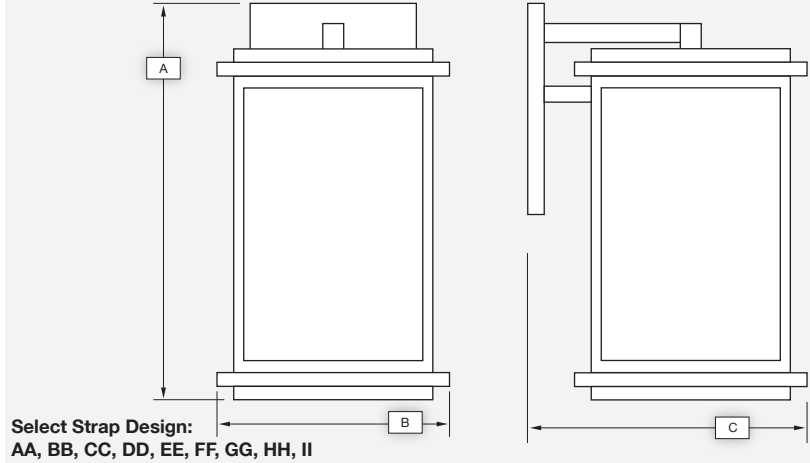

SERIES 80

Catalog #		Type
Project		
Description		Date

ARM MOUNT

Standard Features

Material

Paintlok sheet; Standard Powdercoat Finish, White Acrylic Lens; .125 thickness, ETL Wet Location.

Installation

Mounting/wireway hole in center of backplate. Supplied with standard mounting hardware to mount to a 4" J-box or plaster ring.

Optics*

Contact Evergreen Lighting for complete photometrics.

LED Features

LED

Alta LED #AL-R-1W-30LED array to be mounted onto an Aluminum MPCB Board configured to the proper wattage. The LED arrays will be centered within the Lens area and mounted on a white aluminum reflective plate.