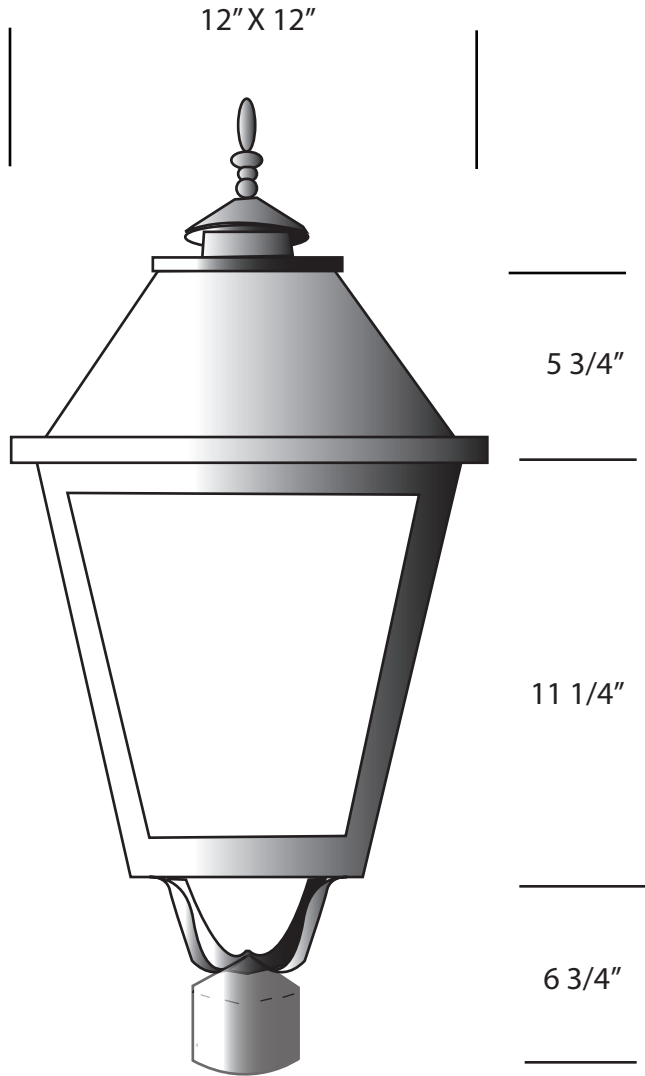

**EVERGREEN
LIGHTING**

POST MOUNT

LTN-PST-1W20-1-HO

SPECIFICATION FEATURES		Date 05-21-14
Dimensions	27" T x 12 x 12	
Lamps	20 watts of Alta LED- 2700K	
Material	Aluminum	
Finish	STD Powdercoat TBD	
Lens	Honey Onyx Acrylic	
Label	WET Location	
Voltage	120 / 277	
Description	Post Mount Exterior	

PROJECT:

SPECIFIER:

Finial # B843

EVERGREEN LIGHTING WWW.EVERGREENLIGHTING.COM
1379 Ridgeway St. Pomona, CA 91768 PHONE: (909) 865-5599 FAX: (909) 865-5539

MADE IN USA ● Information appearing hereon is proprietary and confidential and may not be used without the permission of Evergreen Lighting.

MADE IN USA