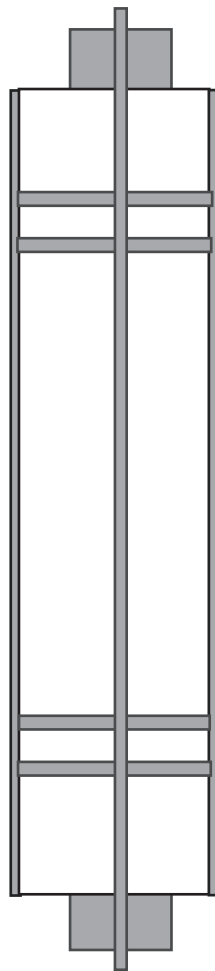

**EVERGREEN
LIGHTING**

WALL FLUSH MOUNT

SHWL-43-30LED-9-WF-STB-WET-41K

SPECIFICATION FEATURES		Date 12-15-20
Dimensions	43" H x 8 3/8" W x 4" D	
Lamps	30 watts of LED- 4100 K	
Material	Aluminum	
Finish	9 = standard finish TBD	
Lens	White Frosted Acrylic	
Label	WET Location	
Voltage	120 / 277	
Description	Exterior Wall Fixture	

PROJECT:

SPECIFIER:

3,300 lumens

Front View

8 3/8"

Side View

Solid Metal Top

Solid Metal Bottom