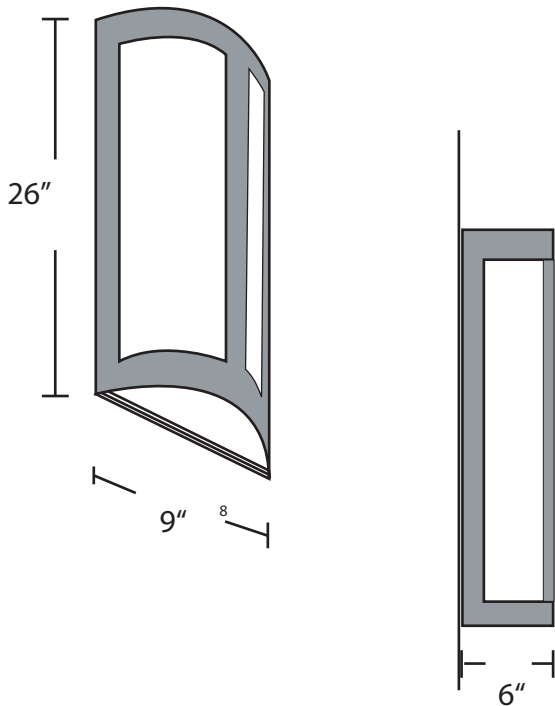

**EVERGREEN
LIGHTING**

WALL FLUSH MOUNT
LA-1C-26"-30L-9-A-STBL-WET-DIM40K

SPECIFICATION FEATURES		Date
		05-20-22
Dimensions	26" h x 9" w x 6" D	
Lamps	30 watts of LED- 4000K	
Material	Aluminum	
Finish	9 = Standard Powdercoat TBD	
Lens	White acrylic	
Label	WET Location	
Voltage	120 / 277	
Description	Exterior Wall Fixture	

PROJECT:

SPECIFIER:

Top View

2,600 lumens with 0 to 10 volt dimming

Solid Top / bottom lens

Front View

Not to scale.

EVERGREEN LIGHTING WWW.EVERGREENLIGHTING.COM
1379 Ridgeway St. Pomona, CA 91768 PHONE: (909) 865-5599 FAX: (909) 865-5539