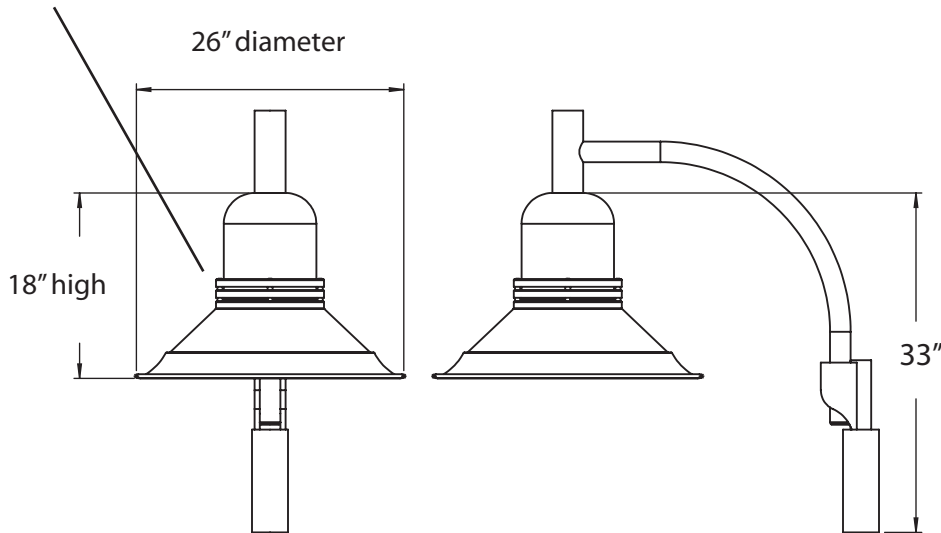

**EVERGREEN  
LIGHTING**

**POST MOUNT**

**BEL26"6-PST-SHK-125W-BLK-CFA-40KTP3**

SPECIFICATION FEATURES		Date 06-24-22
Dimensions	18" High x 26" Wide	
Lamps	125 Watts of LED- 4000 K	
Material	Aluminum	
Finish	Black Powdercoat	
Lens	Clear Frosted Acrylic	
Label	WET Location	
Voltage	120/277	
Description	Exterior Post fixture	

PROJECT:

SPECIFIER:

12,400 fixture lumens  
type 3 distribution

All Metal  
(Mock Louvers)

Drawings are not to scale.

3" round pole  
by others

EVERGREEN LIGHTING WWW.EVERGREENLIGHTING.COM  
1379 Ridgeway St. Pomona, CA 91768 PHONE: (909) 865-5599 FAX: (909) 865-5539