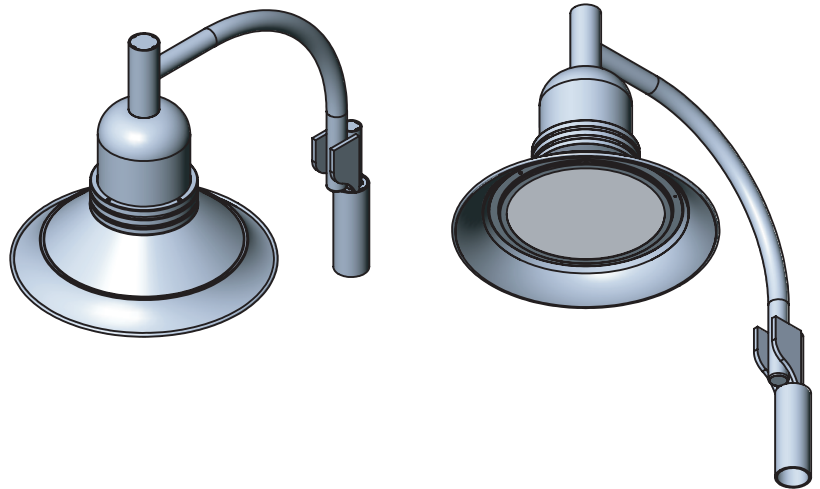

**EVERGREEN  
LIGHTING**

**POST MOUNT**

**BEL26"6-PST-SHK-125W-BLK-CFA-40KTP3**

SPECIFICATION FEATURES		Date 06-24-22
Dimensions	18" High x 26" Wide	
Lamps	125 Watts of LED- 4000 K	
Material	Aluminum	
Finish	Black Powdercoat	
Lens	Clear Frosted Acrylic	
Label	WET Location	
Voltage	120/277	
Description	Exterior Post fixture	

PROJECT:

SPECIFIER:

12,400 fixture lumens  
type 3 distribution

All Metal  
(Mock Louvers)

Drawings are not to scale.

3" round pole  
by others

EVERGREEN LIGHTING WWW.EVERGREENLIGHTING.COM  
1379 Ridgeway St. Pomona, CA 91768 PHONE: (909) 865-5599 FAX: (909) 865-5539