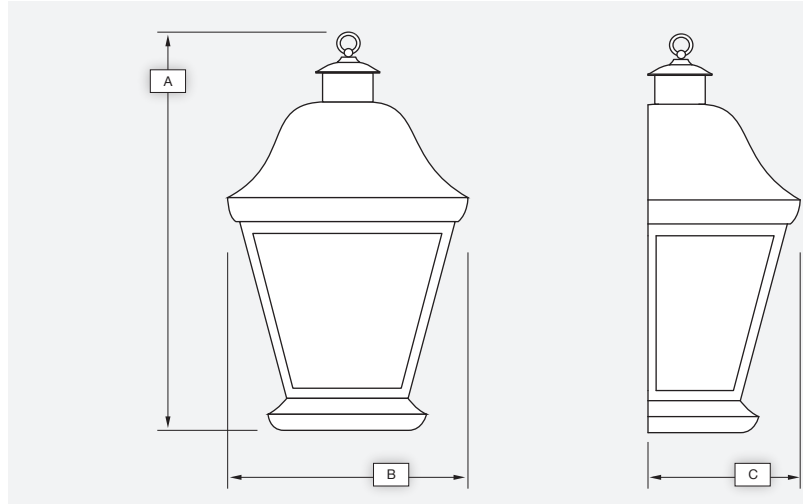

MADRID

Catalog #		Type
Project		
Description		Date

WALL MOUNT

Standard Features

Material

Paintlok sheet; Standard Powdercoat Finish, White Acrylic Lens; .125 thickness, ETL Wet Location.

Installation

Mounting/wireway hole in center of backplate. Supplied with standard mounting hardware to mount to a 4" J-box or plaster ring.

Optics*

Contact Evergreen Lighting for complete photometrics.

LED Features

LED

Alta LED #AL-R-1W-30LED array to be mounted onto an Aluminum MPCB Board configured to the proper wattage. The LED arrays will be centered within the Lens area and mounted on a white aluminum reflective plate.