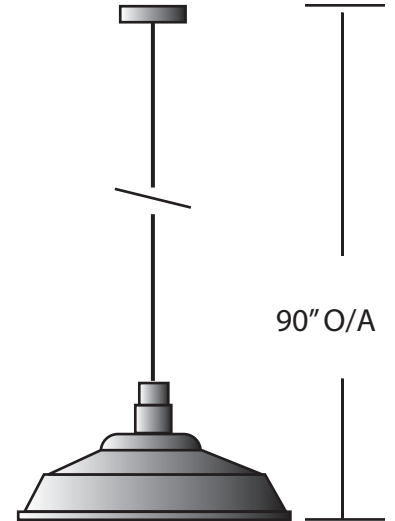

**EVERGREEN
LIGHTING**

Cord hung Pendant MOUNT
TS24-MBK-CFA-PCRD-40W-DIM-35K-OA90"

Date
02-28-23

Dimensions	24" Diameter
Lamps	40 watts LED- 3500K
Material	Paintlok
Finish	Matte Black powdercoat
Lens	Clear Frosted acrylic
Label	Damp Location
Voltage	120 / 277
Description	Pendant

SPECIFIER:

Metal work all one color
3,840 fixture lumens
with 0 to 10 volt dimming

Black Cord

24" diameter

Clear Frosted acrylic
Flat panel regressed upward 3/4"

Concept drawings are not to scale.

EVERGREEN LIGHTING WW W.EVERGREENLIGHTING.COM
1379 Ridgeway St. Pomona, CA 91768 PHONE: (909) 865-5599