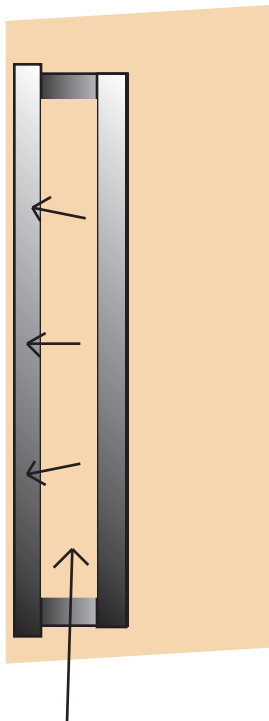

**EVERGREEN
LIGHTING**

**WALL FLUSH MOUNT
INDVRT24-WBB-18W-MN-WF-41K**

SPECIFICATION FEATURES		Date 03-23-21
Dimensions	24 " H x 6" W x 6" D	
Lamps	18 Watts LED - 4100 K	
Material	Aluminum	
Finish	MN = Metallic Nickel	
Lens	White Frosted Acrylic	
Label	Wet Location	
Voltage	120 / 277	
Description	Exterior LED wall	

PROJECT:

SPECIFIER:

Illumination directed at the back plate - wall wash

1,565 fixture lumens

Empty Section

Front view

Drawings are not to scale

EVERGREEN LIGHTING WWW.EVERGREENLIGHTING.COM
1379 Ridgeway St. Pomona, CA 91768 PHONE: (909) 865-5599 FAX: (909) 865-5539