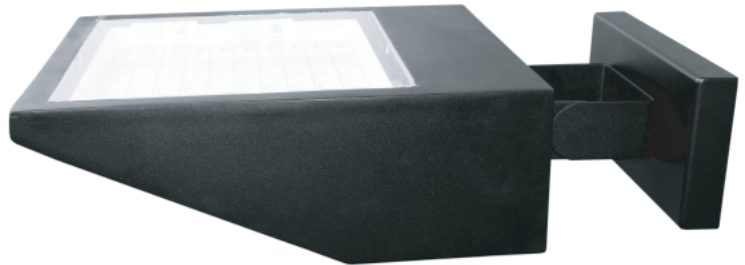

**EVERGREEN
LIGHTING**

ARM MOUNT

GL-ARMADJ-UP-18"-100W-TBK-CA-DIM-35K

SPECIFICATION FEATURES		Date 07-12-23
Dimensions	14" W x 18" L x 5" D	
Lamps	100 watts of LED- 3500K	
Material	Aluminum	
Finish	Textured Black powdercoat	
Lens	Clear Acrylic	
Label	WET Location	
Voltage	120 / 277	
Description	ARM Mount Exterior	

PROJECT:

SPECIFIER:

10,700 fixture lumens 0 to 10 volt dimming

Trunion Knuckle mount
Adjustable arm for angled position

Up light only

14" Wide

18"

Lens area