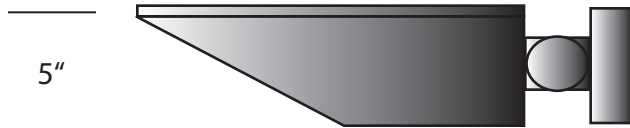

**EVERGREEN
LIGHTING**

ARM MOUNT

GL-ARMADJ-UP-18"-100W-TBK-CA-DIM-35K

SPECIFICATION FEATURES		Date 07-12-23
Dimensions	14" W x 18" L x 5" D	
Lamps	100 watts of LED- 3500K	
Material	Aluminum	
Finish	Textured Black powdercoat	
Lens	Clear Acrylic	
Label	WET Location	
Voltage	120 / 277	
Description	ARM Mount Exterior	

PROJECT:

SPECIFIER:

10,700 fixture lumens 0 to 10 volt dimming

Trunion Knuckle mount
Adjustable arm for angled position

Up light only

14" Wide

18"

Lens area