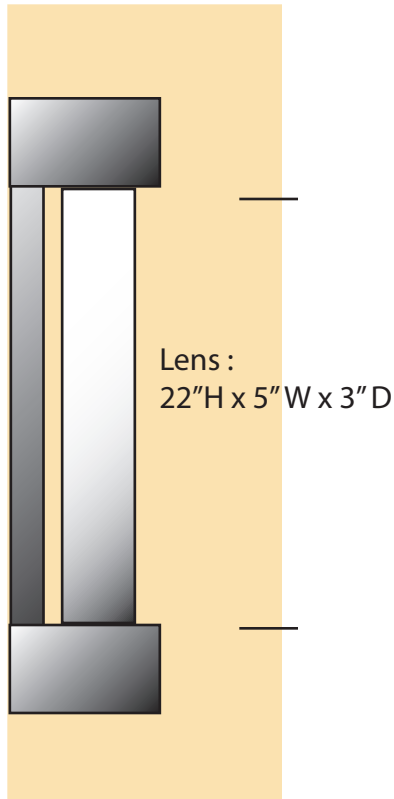

## WALL FLUSH MOUNT

DPTH-W-20W-MN-CFA-30K-WET

|                        |                            |                  |
|------------------------|----------------------------|------------------|
| SPECIFICATION FEATURES |                            | Date<br>06-10-21 |
| Dimensions             | 30" H x 7" W x 6 1/2" D    |                  |
| Lamps                  | 20 Watts LED - 3000K       |                  |
| Material               | Aluminum                   |                  |
| Finish                 | Metallic Nickel Powdercoat |                  |
| Lens                   | Clear Frosted Acrylic      |                  |
| Label                  | Wet Location               |                  |
| Voltage                | 120 / 277                  |                  |
| Description            | LED wall                   |                  |

PROJECT:

SPECIFIER:

1,916 fixture lumens

LED's in the hood area facing downward  
and  
LED's in the bottom area facing upward

Concept drawings are not to scale

EVERGREEN LIGHTING WWW.EVERGREENLIGHTING.COM  
1379 Ridgeway St. Pomona, CA 91768 PHONE: (909) 865-5599 FAX: (909) 865-5539