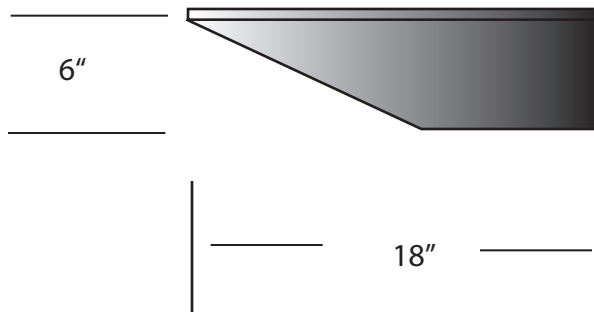

**EVERGREEN
LIGHTING**

Stem MOUNT
GL-P-SGL-MODUP-54W-TW-CG-41K-15X18

SPECIFICATION FEATURES		Date 06-23-20
Dimensions	15" W x 6"H x 18" deep	
Lamps	54 watts of Alta LED- 4100K	
Material	Aluminum	
Finish	Textured White Powdercoat	
Lens	Clear Glass	
Label	Wet Location	
Voltage	120 / 277	
Description	Stem Mount	

PROJECT:

SPECIFIER:

6,026 fixture Lumens
Glass Sealed for Water

Drawing is not to scale.

EVERGREEN LIGHTING WWW.EVERGREENLIGHTING.COM
1379 Ridgeway St. Pomona, CA 91768 PHONE: (909) 865-5599 FAX: (909) 865-5539