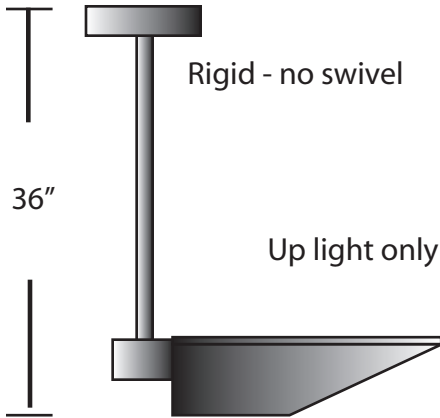

**EVERGREEN
LIGHTING**

Stem MOUNT
GL-P-SGL-MODUP-54W-TW-CG-41K-15X18

SPECIFICATION FEATURES		Date 06-23-20
Dimensions	15" W x 6"H x 18" deep	
Lamps	54 watts of Alta LED- 4100K	
Material	Aluminum	
Finish	Textured White Powdercoat	
Lens	Clear Glass	
Label	Wet Location	
Voltage	120 / 277	
Description	Stem Mount	

PROJECT:

SPECIFIER:

6,026 fixture Lumens
Glass Sealed for Water

Drawing is not to scale.

EVERGREEN LIGHTING WWW.EVERGREENLIGHTING.COM
1379 Ridgeway St. Pomona, CA 91768 PHONE: (909) 865-5599 FAX: (909) 865-5539