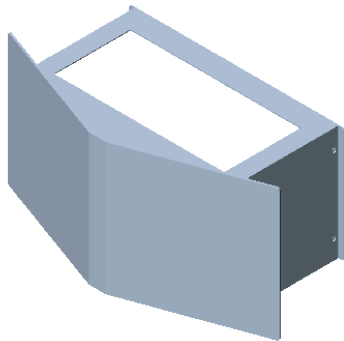

**EVERGREEN
LIGHTING**

WALL FIXTURE
INV-WTR-U10W/D58W-MN-A-TBL-WET-41K

SPECIFICATION FEATURES		Date 09-15-22
Dimensions	7 3/4" H x 16" W x 8 1/4" D	
Lamps	68 watts LED- 4100K -see note	
Material	Aluminum	
Finish	Metallic Nickel Powdercoat	
Lens	White Acrylic	
Label	Wet Location	
Voltage	120/277	
Description	Wall Fixture Up / Down light	
Type		

PROJECT:

SPECIFIER:

10 watts up light - 870 lumens
58 watts Down light - 5,050 lumens

Top and bottom lens

MADE IN USA

EVERGREEN LIGHTING WWW.EVERGREENLIGHTING.COM
1379 Ridgeway St. Pomona, CA 91768 PHONE: (909) 865-5599 FAX: (909) 865-5539