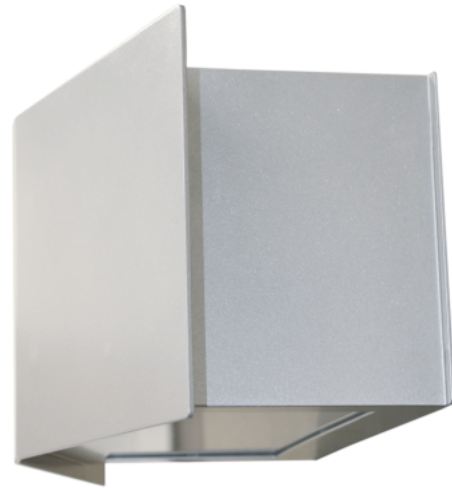

**EVERGREEN
LIGHTING**

WALL FIXTURE
INV-WTR-U10W/D58W-MN-A-TBL-WET-41K

SPECIFICATION FEATURES		Date 09-15-22
Dimensions	7 3/4" H x 16" W x 8 1/4" D	
Lamps	68 watts LED- 4100K -see note	
Material	Aluminum	
Finish	Metallic Nickel Powdercoat	
Lens	White Acrylic	
Label	Wet Location	
Voltage	120/277	
Description	Wall Fixture Up / Down light	
Type		

PROJECT:

SPECIFIER:

10 watts up light - 870 lumens
58 watts Down light - 5,050 lumens

Top and bottom lens

MADE IN USA

EVERGREEN LIGHTING WWW.EVERGREENLIGHTING.COM
1379 Ridgeway St. Pomona, CA 91768 PHONE: (909) 865-5599 FAX: (909) 865-5539