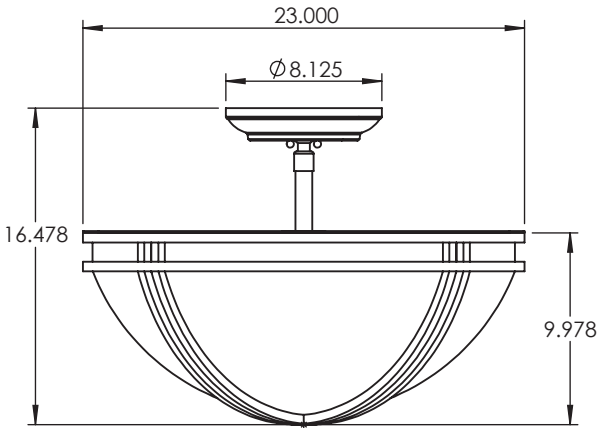

**EVERGREEN
LIGHTING**

CEILING SEMI-FLUSH MOUNT

MET-S-23-36W-MW-WF-35K

SPECIFICATION FEATURES		Date 10-12-17
Dimensions	23" Diameter	
Lamps	36 watts of LED - 3500 Kelvin	
Material	Aluminum	
Finish	Matte White Powdercoat	
Lens	White Frosted Acrylic	
Label	Damp Location	
Voltage	120 / 277	
Description	Ceiling	

PROJECT:

SPECIFIER:

3,060 lumens

EVERGREEN LIGHTING WWW.EVERGREENLIGHTING.COM
1379 Ridgeway St. Pomona, CA 91768 PHONE: (909) 865-5599 FAX: (909) 865-5539

MADE IN USA ● Information appearing hereon is proprietary and confidential and may not be used without the permission of Evergreen Lighting.

MADE IN USA