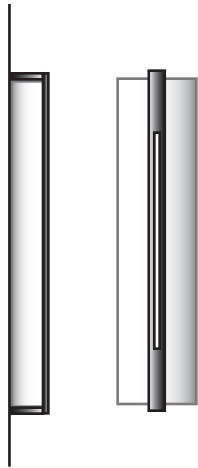

**EVERGREEN
LIGHTING**

WALL FLUSH MOUNT
HFU-W-SLT-24W-MN-WF-TBL-24"-DIM-35K

SPECIFICATION FEATURES		Date 10-27-22
Dimensions	24" H x 6" W x 4" D	
Lamps	24 Watts LED - 3500K	
Material	Aluminum	
Finish	Metallic Nickel Powdercoat	
Lens	White Frosted Acrylic	
Label	Damp Location	
Voltage	120 / 277	
Description	LED wall	

PROJECT:

SPECIFIER:

2,040 fixture lumens
with 0 to 10 volt dimming

ADA Compliant

Top and bottom lens