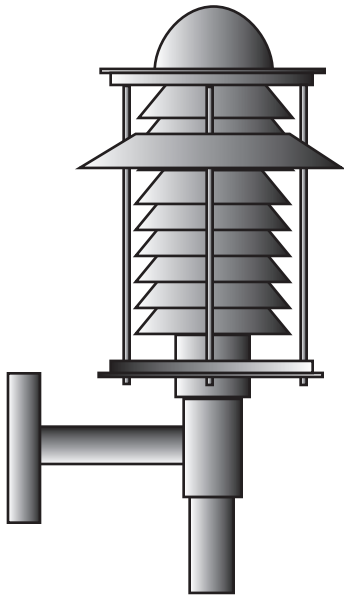

## ARM MOUNT

NAU-ARM-28"-40W-AB-CA-LVR-40K

SPECIFICATION FEATURES		Date 09-12-22
Dimensions	28" High x 16" Diameter	
Lamps	40 watts of LED- 4000 Kelvin	
Material	Aluminum	
Finish	Architectural Bronze	
Lens	Clear Acrylic inside louvers	
Label	WET Location	
Voltage	120 / 277	
Description	Exterior Arm mount	

PROJECT:

SPECIFIER:

Multiple louvers –  
interior Clear acrylic cylinder 6" diameter

Drawing is not to scale.

EVERGREEN LIGHTING WWW.EVERGREENLIGHTING.COM  
1379 Ridgeway St. Pomona, CA 91768 PHONE: (909) 865-5599 FAX: (909) 865-5539