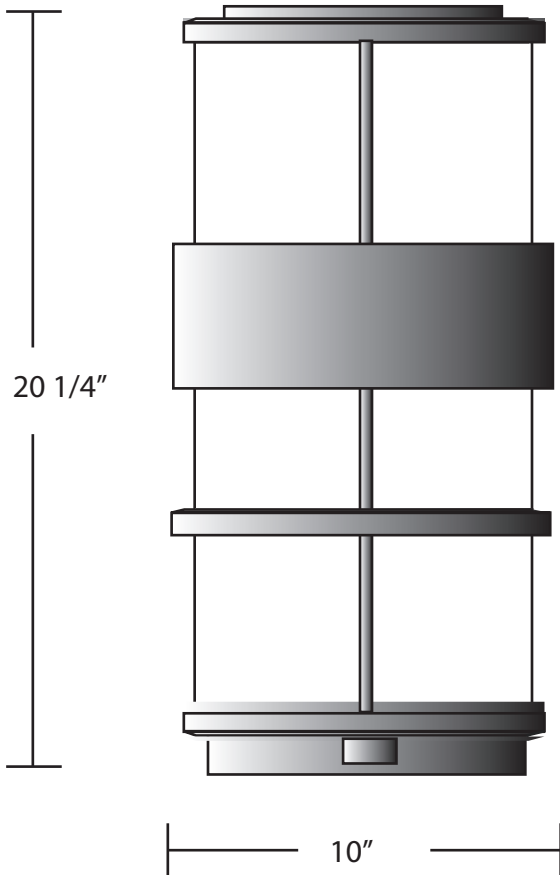

## ARM MOUNT

CYL-ARM-BND20-W-30LED-TBR-WF-DIM-30K

SPECIFICATION FEATURES		Date 10-24-22
Dimensions	20 1/4" H x 10" W x 11 1/2" E	
Lamps	30 watts of LED- 3000K	
Material	Aluminum	
Finish	Textured Bronze	
Lens	White Frosted Acrylic	
Label	WET Location	
Voltage	120 / 277	
Description	ARM Mount Exterior	

PROJECT:

SPECIFIER:

2,430 fixture lumens  
with 0 to 10 volt dimming

Top View

Front View  
Solid Metal Top

EVERGREEN LIGHTING WWW.EVERGREENLIGHTING.COM  
1379 Ridgeway St. Pomona, CA 91768 PHONE: (909) 865-5599 FAX: (909) 865-5539