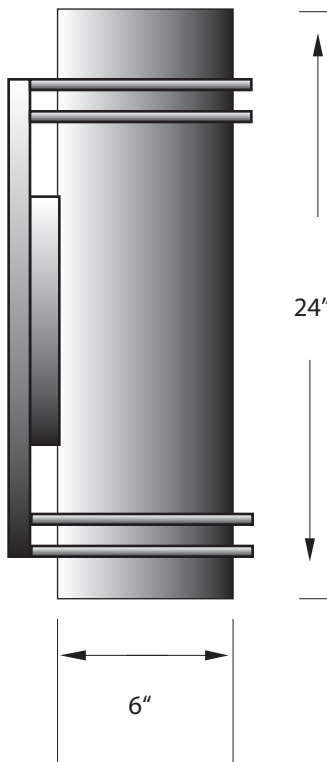

**EVERGREEN
LIGHTING**

CYLINDER ARM MOUNT

CYL-ARM-4F-6X24-30W-UD-TBR-CFA-DIM-30K

REV: 0

SPECIFICATION FEATURES

Date
10-17-22

PROJECT:

SPECIFIER:

Dimensions 6" Dia x 24" H x 8" E

Lamps 30 watts of LED- 3000 K

Material Aluminum

Finish Textured Bronze powdercoat

Lens Clear Frosted Acrylic

Label WET Location

Voltage 120 / 277

Description Cylinder Arm -UP and Down Light

Type

Illumination up and down

Top Lens

15 watts up and 15 watts down

1,385 lumens up
1,385 lumens down
with 0 to 10 volt dimming

Diameter

4 deco fins

Drawings are not to scale.

Bottom Lens

Bottom lens is regressed upward 3/4",
no exterior screws showing.

EVERGREEN LIGHTING WWW.EVERGREENLIGHTING.COM
1379 Ridgeway St. Pomona, CA 91768 PHONE: (909) 865-5599 FAX: (909) 865-5539

MADE IN USA ● Information appearing hereon is proprietary and confidential and may not be used without the permission of Evergreen Lighting.