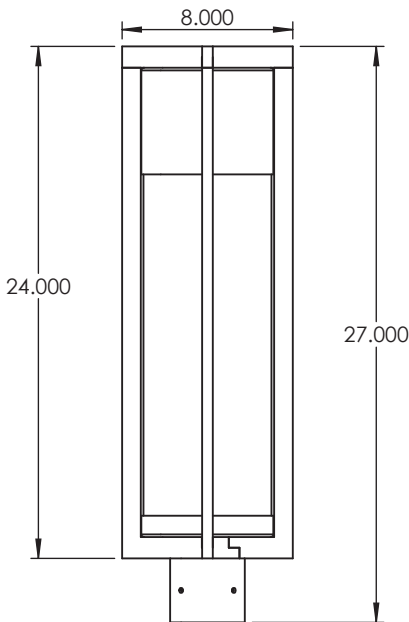

**EVERGREEN  
LIGHTING**

**POST MOUNT  
DCOFLBDP-PST-40L-TBR-CSD-27"-30K**

SPECIFICATION FEATURES		Date 07-10-24
Dimensions	27" H x 8" x 8"	
Lamps	40 watts of LED-3000K	
Material	Aluminum	
Finish	Textured Bronze Powdercoat	
Lens	Clear Seedy acrylic	
Label	WET Location	
Voltage	120 / 277	
Description	Exterior Fixture	

PROJECT:

SPECIFIER:

3,210 fixture lumens

LED's in the 6" diameter hood.  
LED's Facing downward.

Top View

Minimal Visible Screws

Clear Seedy acrylic  
Cylinder

Slip fitter for a 3" round pole.

"Heavy Gauge 1/4" Thick Tube Style Aluminum Post Fitter with Regressed Allen Head Side Screws"

Drawings are not to scale.

EVERGREEN LIGHTING WWW.EVERGREENLIGHTING.COM  
1379 Ridgeway St. Pomona, CA 91768 PHONE: (909) 865-5599 FAX: (909) 865-5539