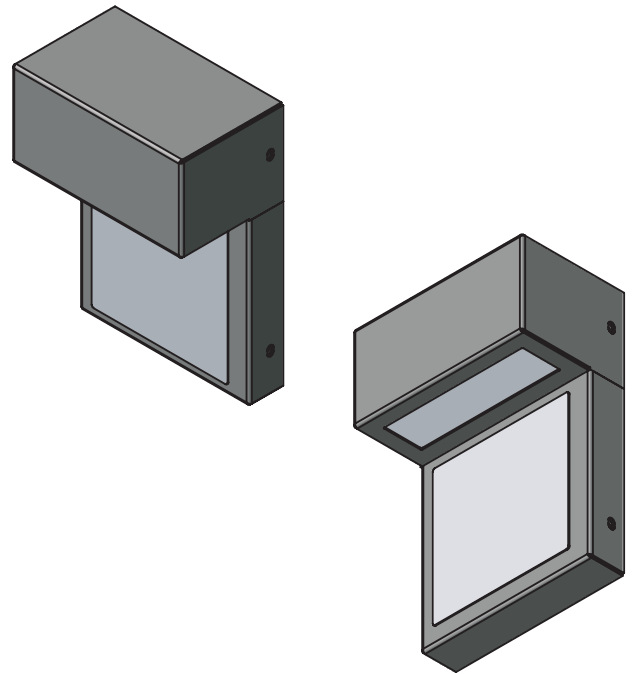

**EVERGREEN
LIGHTING**

WALL FIXTURE

EV-MDG-SQR-ADR-6W-ORB-CA-30K

REV:

PROJECT:

SPECIFIER:

SPECIFICATION FEATURES		Date 09-13-22
Dimensions	7 1/4" H x 5" W x 3" D	
Lamps	6 Watts LED-3000K	
Material	Paintlok Steel	
Finish	Oil Rubbed Bronze powdercoat	
Lens	Clear Acrylic	
Label	Wet Location	
Voltage	120 / 277	
Description	Wall - address light	

Fixture
White Face plate
Black numbers
generally used for address fixtures

MADE IN USA
BAA and BABA compliant

EVERGREEN LIGHTING WWW.EVERGREENLIGHTING.COM
1379 Ridgeway St. Pomona, CA 91768 PHONE: (909) 865-5599 FAX: (909) 865-5539