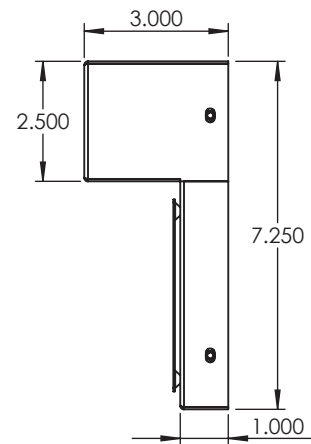

**EVERGREEN
LIGHTING**

WALL FIXTURE

EV-MDG-SQR-ADR-6W-ORB-CA-30K

REV:

PROJECT:

SPECIFIER:

SPECIFICATION FEATURES		Date 09-13-22
Dimensions	7 1/4" H x 5" W x 3" D	
Lamps	6 Watts LED-3000K	
Material	Paintlok Steel	
Finish	Oil Rubbed Bronze powdercoat	
Lens	Clear Acrylic	
Label	Wet Location	
Voltage	120 / 277	
Description	Wall - address light	

Fixture
White Face plate
Black numbers
generally used for address fixtures

MADE IN USA
BAA and BABA compliant

EVERGREEN LIGHTING WWW.EVERGREENLIGHTING.COM
1379 Ridgeway St. Pomona, CA 91768 PHONE: (909) 865-5599 FAX: (909) 865-5539