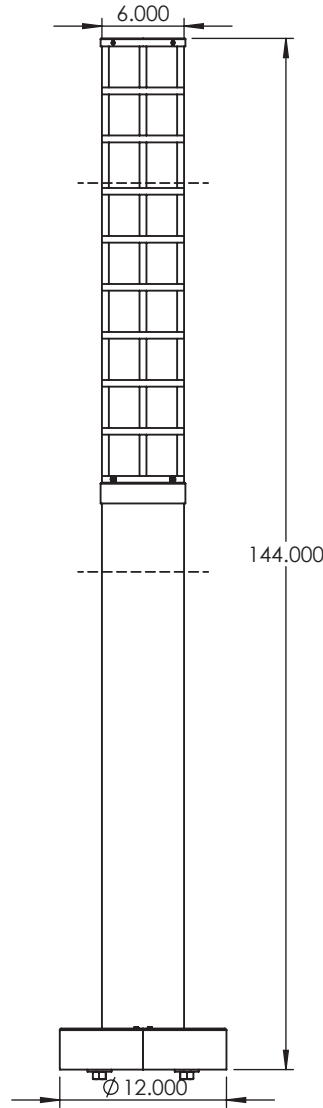

**EVERGREEN
LIGHTING**

Column Post fixture
BAY-P6-12'-120LED-AB-WF-41K

SPECIFICATION FEATURES		Date 07-11-24
Dimensions	144" high x 6" diameter	
Lamps	120 watts of LED- 4100K	
Material	Aluminum	
Finish	Architectural Bronze powdercoat	
Lens	White Frosted acrylic	
Label	WET Location	
Voltage	120 / 277	
Description	Exterior Fixture	

PROJECT:

SPECIFIER:

10,440 fixture lumens

6" diameter tube

Anchor base kit and bolts included

Concept drawings are not to scale.

EVERGREEN LIGHTING WWW.EVERGREENLIGHTING.COM
1379 Ridgeway St. Pomona, CA 91768 PHONE: (909) 865-5599 FAX: (909) 865-5539